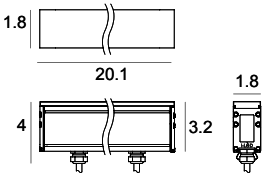

¹ See page 2

12.6" 5W ID

HOUSING

E98724

Outer Housing
12.68" L x 2.95" W x 5.51" H

20.1" 8.6W ID

HOUSING

E98725

Outer Housing
20.20" L x 2.95" W x 5.51" H

39.4" 14.3W ID

HOUSING

E98726

Outer Housing
39.49" L x 2.95" W x 5.51" H

Cables 0-10V

E99826

39.4" power supply cable
+0-10V dimming
F 5 pin