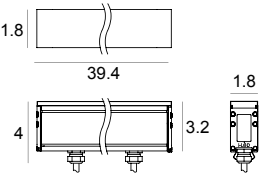

¹ See page 2

12.6" 5W ID

HOUSING

E98724

Outer Housing
12.68" L x 2.95" W x 5.51" H

20.1" 8.6W ID

HOUSING

E98725

Outer Housing
20.20" L x 2.95" W x 5.51" H

39.4" 14.3W ID

HOUSING

E98726

Outer Housing
39.49" L x 2.95" W x 5.51" H

Cables 0-10V

E99826

39.4" power supply cable
+0-10V dimming
F 5 pin