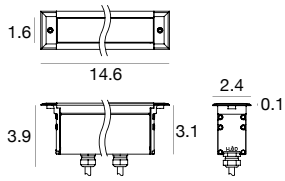

14.6" 14.5W IDMX

HOUSING

E98671

Outer Housing