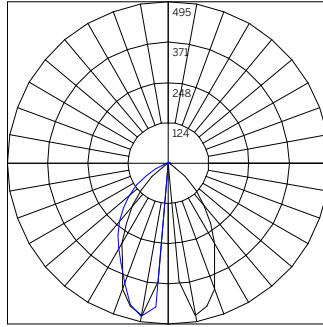

**APA-CBOSA-AE-...-GE...**

Delivered Lumens - General Illumination

		Size [Wattage]	
		22 [7 CC]	32 [9 CC]
CCT	30-	463	558
	40-	487	586
		Polar Plot / Cone Of Light Multiplier	
		22 [7 CC]	32 [9 CC]
		0.83	1.00

**BUG Rating:** BUG B0 U1 G0 – Type III Asymmetrical

**ISOILLUMINANCE DIAGRAM - 9W 3000K**

General Illuminatio<sup>1</sup>

APA-CBOSA-AE-32-9-CC-30-GE

Value [Fc]	Color	Value [Fc]	Color
0.5	Black	20	Red
1	Blue	30	Magenta
5	Green	40	Dark Blue
10	Cyan	50	Dark Green

<sup>1</sup> Illuminance values in foot-candles for the fixture part number noted. Illuminance points spaced 1'-0" on center.