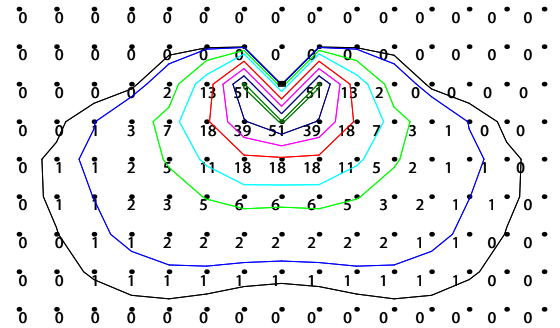

**APA-CBOSA-AE-...-GE...**

Delivered Lumens - General Illumination

		Size [Wattage]	
		22 [7 CC]	32 [9 CC]
CCT	30-	463	558
	40-	487	586
		Polar Plot / Cone Of Light Multiplier	
		22 [7 CC]	32 [9 CC]
		0.83	1.00

**BUG Rating:** BUG B0 U1 G0 – Type III Asymmetrical

**ISOILLUMINANCE DIAGRAM - 9W 3000K**

General Illuminatio<sup>1</sup>

APA-CBOSA-AE-32-9-CC-30-GE

Value [Fc]	Color	Value [Fc]	Color
0.5	Black	20	Red
1	Blue	30	Magenta
5	Green	40	Dark Blue
10	Cyan	50	Dark Green

<sup>1</sup> Illuminance values in foot-candles for the fixture part number noted. Illuminance points spaced 1'-0" on center.