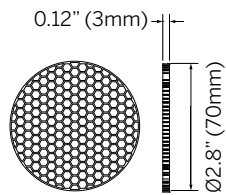

Accessories

Clear Lens

Diffused Lens
(Softens beam)

Solite Lens
(Diffuses light)

Sharp Spread Lens
(Sharp elliptical beam)

Soft Spread Lens
(Soft elliptical beam)

Honeycomb Louver
(Reduces glare)