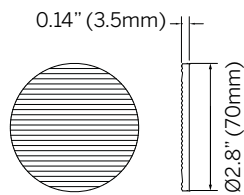

Accessories

Clear Lens

Diffused Lens
(Softens beam)

Solite Lens
(Diffuses light)

Sharp Spread Lens
(Sharp elliptical beam)

Soft Spread Lens
(Soft elliptical beam)

Honeycomb Louver
(Reduces glare)