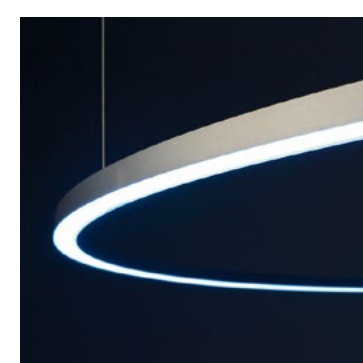

Light + Acoustic

Circolo

Ellipse

Soft Delta

Soft Quadra

Soft Square

Wall

Girata Vertical

Ellipse Half-Shell

Fino Pendant

Avveni Pure
Ceiling / Wall

Avveni Single

Avveni Ceiling 2
Symmetrical

Avveni Ceiling 2
Asymmetrical

Fio

Gioco Direct

Palito Mikado

Surface

Fino Spot 2

Spilla

Sky

Slim Delta Direct

Slim Delta In

Slim Direct

Slim Ellipse Direct

Slim In

Slim Indirect

Slim Out

Soft Delta

Soft Quadra

Soft Square

Tia