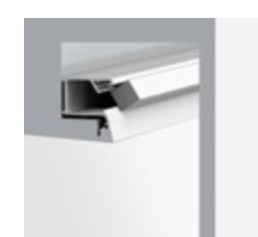

20 Linear

0.7"

20 Linear Recessed

20 Linear Wall Wash Suspended

20 Linear Mini Z Cove

20 Linear Surface

20 Linear Wall Wash Semi-Recessed Plaster Trim

20 Linear Under Cabinet

20 Linear Suspended

20 Linear Recessed Flush

20 Linear Wand

20 Linear Direct/Indirect Suspended

20 Linear Recessed Regressed

20 Linear Direct/Indirect Surface Wall Mount

20 Linear Perimeter Flush

20 Linear Wash Light Recessed