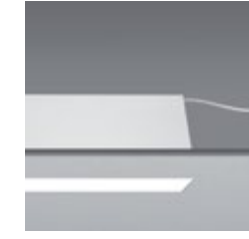

ProTools 60 Linear Direct/Indirect Wall / Mullion Mount

60 Linear (2.4")

60 Linear Recessed

60 Linear Surface

60 Linear Suspended

100 Linear (4")

100 Linear Recessed

100 Linear Surface