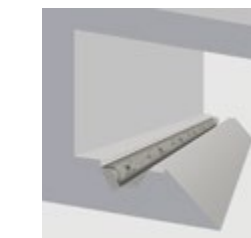

ProTools 60 Linear Direct/Indirect Wall / Mullion Mount

60 Linear (2.4")

60 Linear Recessed

60 Linear Surface

60 Linear Suspended

100 Linear (4")

100 Linear Recessed

100 Linear Surface

100 Linear Suspended

Coves

Box Cove

Box Cove 2

Mini Box Cove

Edgeless Cove

Mini Edgless Cove

Edgless Nose Cove

Edgless P Nose Cove

Perimeter

Z Cove

Vertical Cove Plaster

Vertical Cove Bezel

Washlights

2.4" Square Ceiling / Floor Wash

4" Square Ceiling / Floor Wash