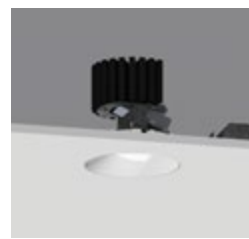

4" ProTools Downlights DL Adjustable

4" ProTools Downlights DLX Adjustable

4" ProTools Downlights DL Wall Wash