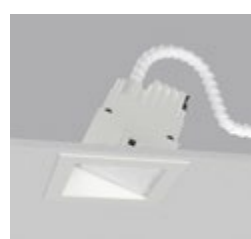

3" ProTools Adjustable Round Recessed

3" ProTools Accent Wall Wash Round Recessed

2.4" Square Ceiling / Floor Wash

3" ProTools Accent Wall Wash Square Recessed