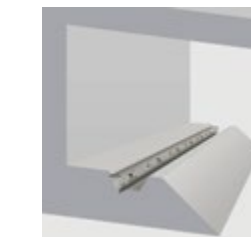

ProTools 60 Linear Direct/Indirect Wall / Mullion Mount

60 Linear (2.4")

60 Linear Recessed

60 Linear Surface

60 Linear Suspended

100 Linear (4")

100 Linear Recessed

100 Linear Surface

100 Linear Suspended

Coves

Box Cove

Box Cove 2

Mini Box Cove

Edgeless Cove

Mini Edgless Cove

Edgless Nose Cove

Edgless P Nose Cove

Perimeter

Z Cove

Vertical Cove Plaster

Vertical Cove Bezel

Washlights

2.4" Square Ceiling / Floor Wash

4" Square Ceiling / Floor Wash