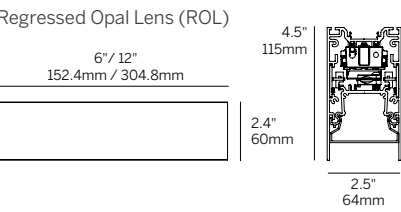

ProTools 60 Linear Downlight

6" / 12" Surface Mount

Ordering Information											
Model	Fixation	Pattern	Length ²	CRI/CCT	Optic	Beam	Power ²	Driver ³	Housing Finish ⁴	Reflector Finish ⁴	Options
WG-60PTL	SM	S	6 12	927 930 935 940 TW ¹	RML ROL RLW RLB LML	80 105 35 50 WW	P1 P2 P3 P4	E1 L1 POE BT DALI TQ	W (std) B S F	W B S F	EM EW EWP

Fixation

- SM = Surface Mount

Pattern

- S = Straight run

Length²

- 6 = 6"
- 12 = 12"

CRI/CCT (90+ CRI)

- 927 = 2700K
- 930 = 3000K
- 935 = 3500K
- 940 = 4000K
- TW = Tuneable white 2200-4000K¹

Beam

- 80 = 80° (RML)
- 105 = 105° (ROL)
- 35 = 35° (RLW, RLB)
- 50 = 50° (RLW, RLB)
- WW = Wall Wash (LML)

Power²

- P1 = 3W/ft
- P2 = 6W/ft
- P3 = 10W/ft
- P4 = 15W/ft

Driver (Remote)³

- E1 = EldoLED 0.1% dimming, 0-10V (120-277V)
- L1 = Lutron 1% dimming, Ecosystem (120-277V)
- PoE = Power over Ethernet
- BT = Wireless CAS – Casambi (Must specify BT with E1 or DALI)
- DALI = EldoLED Dali DT8 0.1% (120-277V)
- TQ = T-Series for Lutron Quantum 0.1% (120-277V) (Tunable white ONLY)