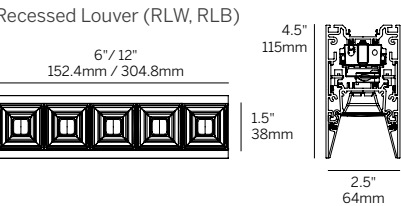

ProTools 60 Linear Downlight

6" / 12" Surface Mount

Ordering Information											
Model	Fixation	Pattern	Length ²	CRI/CCT	Optic	Beam	Power ²	Driver ³	Housing Finish ⁴	Reflector Finish ⁴	Options
WG-60PTL	SM	S	6 12	927 930 935 940 TW ¹	RML ROL RLW RLB LML	80 105 35 50 WW	P1 P2 P3 P4	E1 L1 POE BT DALI TQ	W (std) B S F	W B S F	EM EW EWP

Fixation

- SM = Surface Mount

Pattern

- S = Straight run

Length²

- 6 = 6"
- 12 = 12"

CRI/CCT (90+ CRI)

- 927 = 2700K
- 930 = 3000K
- 935 = 3500K
- 940 = 4000K
- TW = Tuneable white 2200-4000K¹