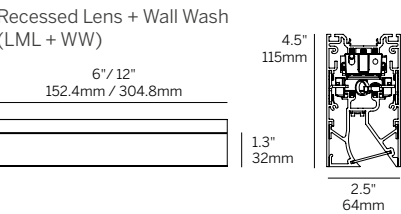

ProTools 60 Linear Downlight

6" / 12" Surface Mount

Ordering Information											
Model	Fixation	Pattern	Length ²	CRI/CCT	Optic	Beam	Power ²	Driver ³	Housing Finish ⁴	Reflector Finish ⁴	Options
WG-60PTL	SM	S	6 12	927 930 935 940 TW ¹	RML ROL RLW RLB LML	80 105 35 50 WW	P1 P2 P3 P4	E1 L1 POE BT DALI TQ	W (std) B S F	W B S F	EM EW EWP

Fixation

- SM = Surface Mount

Pattern

- S = Straight run

Length²

- 6 = 6"
- 12 = 12"

CRI/CCT (90+ CRI)

- 927 = 2700K
- 930 = 3000K
- 935 = 3500K
- 940 = 4000K
- TW = Tuneable white 2200-4000K¹