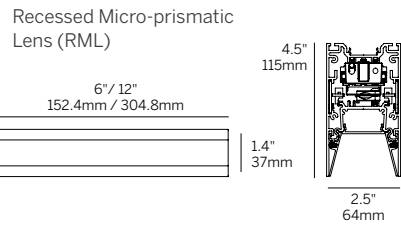

ProTools 60 Linear Downlight

6" / 12" Surface Mount

Ordering Information											
Model	Fixation	Pattern	Length ²	CRI/CCT	Optic	Beam	Power ²	Driver ³	Housing Finish ⁴	Reflector Finish ⁴	Options
WG-60PTL	SM	S	6 12	927 930 935 940 TW ¹	RML ROL RLW RLB LML	80 105 35 50 WW	P1 P2 P3 P4	E1 L1 POE BT DALI TQ	W (std) B S F	W B S F	EM EW EWP

Fixation

- SM = Surface Mount

Pattern

- S = Straight run

Length²

- 6 = 6"
- 12 = 12"

CRI/CCT (90+ CRI)

- 927 = 2700K
- 930 = 3000K
- 935 = 3500K
- 940 = 4000K
- TW = Tuneable white 2200-4000K¹

Beam

- 80 = 80° (RML)
- 105 = 105° (ROL)
- 35 = 35° (RLW, RLB)
- 50 = 50° (RLW, RLB)
- WW = Wall Wash (LML)

Power²

- P1 = 3W/ft
- P2 = 6W/ft
- P3 = 10W/ft
- P4 = 15W/ft

Driver (Remote)³

- E1 = EldoLED 0.1% dimming, 0-10V (120-277V)
- L1 = Lutron 1% dimming, Ecosystem (120-277V)
- PoE = Power over Ethernet
- BT = Wireless CAS – Casambi (Must specify BT with E1 or DALI)
- DALI = EldoLED Dali DT8 0.1% (120-277V)
- TQ = T-Series for Lutron Quantum 0.1% (120-277V) (Tunable white ONLY)