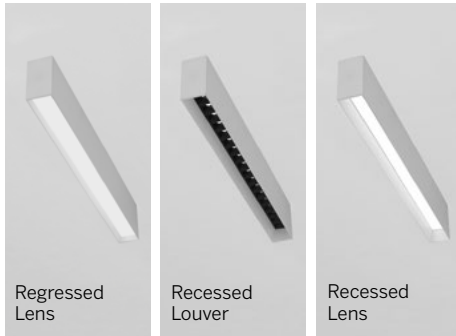

ProTools 60 Linear Downlight

6" / 12" Surface Mount

Ordering Information											
Model	Fixation	Pattern	Length ²	CRI/CCT	Optic	Beam	Power ²	Driver ³	Housing Finish ⁴	Reflector Finish ⁴	Options
WG-60PTL	SM	S	6 12	927 930 935 940 TW ¹	RML ROL RLW RLB LML	80 105 35 50 WW	P1 P2 P3 P4	E1 L1 POE BT DALI TQ	W (std) B S F	W B S F	EM EW EWP

End Caps
(2 included per run)

Luminaire

- 2.4" aperture, integrated solution compatible with all ceiling types
- Extreme brightness control and the elimination of disturbing glare
- Modularity of insert modules for ultimate design flexibility
- Consistent LED technology throughout the Whitegoods product range
- Flicker-free full range dimming with standard driver (Eldoled)
- L70 (TM21 Projected 85C) 72,000 hours.
- ETL and ETL-C for dry and damp location.

Fixation

- SM = Surface Mount

Pattern

- S = Straight run

Length²

- 6 = 6"
- 12 = 12"

CRI/CCT (90+ CRI)

- 927 = 2700K
- 930 = 3000K
- 935 = 3500K
- 940 = 4000K
- TW = Tuneable white 2200-4000K¹

Optic

- RML = Recessed micro-prismatic lens
- ROL = Regressed opal lens
- RLW = Recessed louver white (supplied with white reflectors standard)
- RLB = Recessed louver black (supplied with black reflectors only)
- LML = Linear micro-prismatic lens