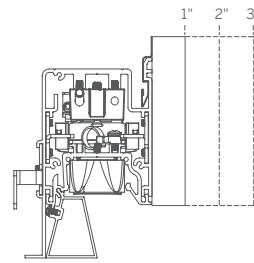

Wall Wash

20 Linear Wall Wash

ProTools 60 Linear
Wall Wash Recessed

3" ProTools Wall Wash
Square Recessed

4" ProTools Wall Wash
Square Recessed

Wall Graze

20 Linear Perimeter
- Regressed

ProTools 60 Linear
Wall Graze Recessed