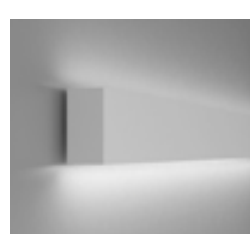

2.4" Linear Direct/Indirect Suspended

2.4" Linear Downlight Surface Mount

2.4" Linear Downlight Wall / Mullion Mount

2.4" Linear Direct/Indirect Wall / Mullion Mount

60 Linear (2.4")

2.4" Linear Recessed

2.4" Linear Surface