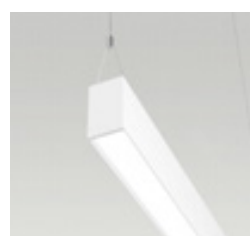

2.4" Linear Perimeter Recessed

2.4" Linear Direct/Indirect Suspended

2.4" Linear Downlight Suspended