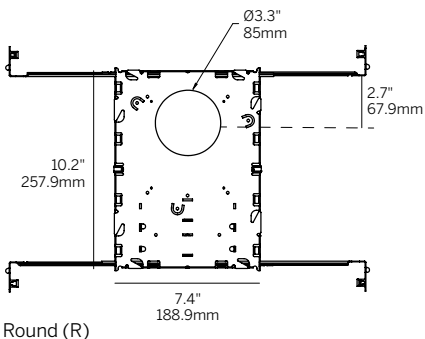

3" ProTools Downlights New Construction Housing

Ordering Information for housing only

NC3		
Model	Opening	Driver ¹
NC3 = New Construction 3	R S	S S010 SPH PEQ0 RD010 RPEQ0 DALI

NC Housing

- New Construction housing for accessible ceilings only.
- Galvanized steel construction.
- Integral junction box and driver accessible from adjacent accessible ceiling.
- Supplied with hanger bars that adjust between 13" and 26".

Opening

- R = Round
- S = Square/Rectangular

Integral Driver¹

- S = Standard non-dim driver, 120-277V
- S010 = Standard 10% 0-10V dimming, 120-277V
- SPH = Standard 10% Phase Dimming, 120V only (available in low and mid power only)
- PEQ0 = Lutron Hi-lume Premier 0.1% EcoSystem, 120-277V