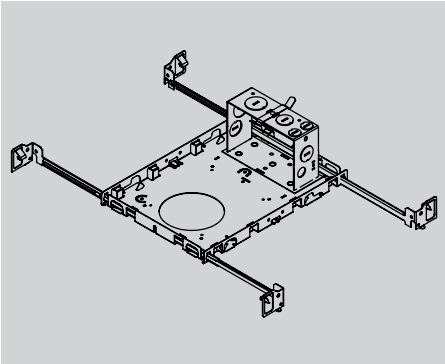

3" ProTools Downlights New Construction Housing

Ordering Information for housing only

NC3		
Model	Opening	Driver ¹
NC3 = New Construction 3	R S	S S010 SPH PEQ0 RD010 RPEQ0 DALI

NC Housing

- New Construction housing for accessible ceilings only.
- Galvanized steel construction.
- Integral junction box and driver accessible from adjacent accessible ceiling.
- Supplied with hanger bars that adjust between 13" and 26".

Opening

- R = Round
- S = Square/Rectangular

Integral Driver¹

- S = Standard non-dim driver, 120-277V
- S010 = Standard 10% 0-10V dimming, 120-277V
- SPH = Standard 10% Phase Dimming, 120V only (available in low and mid power only)
- PEQ0 = Lutron Hi-lume Premier 0.1% EcoSystem, 120-277V