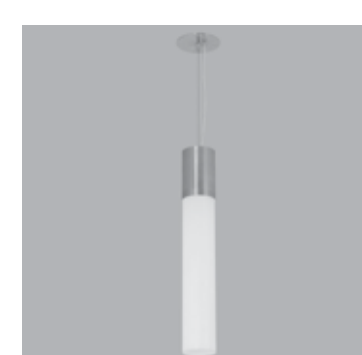

ceiling

surface

pendant

wall

Plume

outdoor