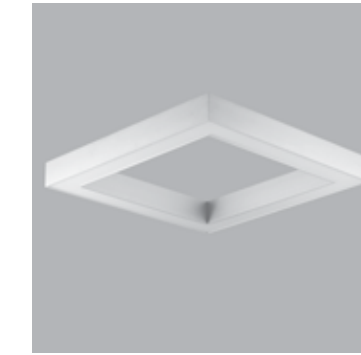

ceiling

Clearline Ceiling

Ciro SQ

Ciro RD

Fuse

Stick M

surface

Aura