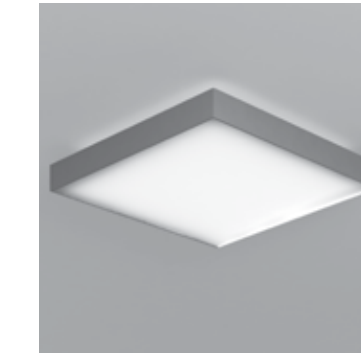

ceiling

surface

Step

pendant

wall

outdoor