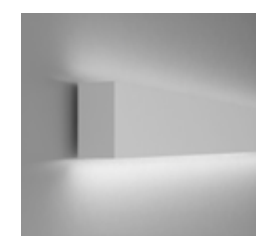

2.4" Linear Perimeter Recessed

2.4" Linear Downlight Suspended

2.4" Linear Direct/Indirect Suspended

2.4" Linear Downlight Surface Mount

2.4" Linear Downlight Wall / Mullion Mount

2.4" Linear Direct/Indirect Wall / Mullion Mount