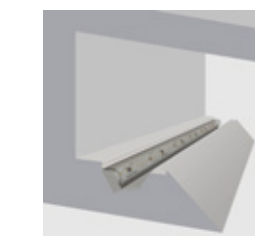

2.4" Linear Perimeter Recessed

2.4" Linear Downlight Suspended

2.4" Linear Direct/Indirect Suspended

2.4" Linear Downlight Surface Mount

2.4" Linear Downlight Wall / Mullion Mount

2.4" Linear Direct/Indirect Wall / Mullion Mount

60 Linear (2.4")

2.4" Linear Recessed

2.4" Linear Surface

2.4" Linear Suspended

100 Linear (4")

4" Linear Recessed

4" Linear Surface

4" Linear Suspended

Coves

Box Cove

Box Cove 2

Mini Box Cove

Edgeless Cove

Mini Edgless Cove

Edgless Nose Cove

Edgless P Nose Cove

Perimeter

Z Cove

Vertical Cove Plaster

Vertical Cove Bezel