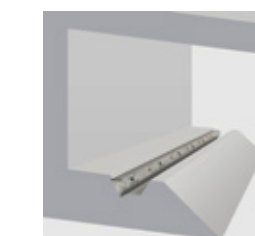

2.4" Linear Perimeter Recessed

2.4" Linear Downlight Suspended

2.4" Linear Direct/Indirect Suspended

2.4" Linear Downlight Surface Mount

2.4" Linear Downlight Wall / Mullion Mount

2.4" Linear Direct/Indirect Wall / Mullion Mount

60 Linear (2.4")

2.4" Linear Recessed

2.4" Linear Surface

2.4" Linear Suspended

100 Linear (4")

4" Linear Recessed

4" Linear Surface

4" Linear Suspended

Coves

Box Cove

Box Cove 2

Mini Box Cove

Edgeless Cove

Mini Edgless Cove

Edgless Nose Cove

Edgless P Nose Cove

Perimeter

Z Cove

Vertical Cove Plaster

Vertical Cove Bezel