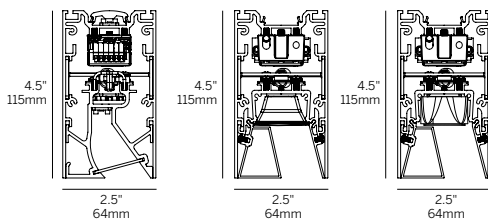

Recessed Lens + Wall Wash (LML + WW)

Recessed Louver + Wall Graze (RLW, RLB + WG)

Recessed Elliptical Optic + Wall Graze (REO + WG)

Ordering Information											
Model	Fixation	Pattern	Length²	CRI/CCT	Optic³	Beam	Power⁵	Driver⁶	Housing Finish⁷	Reflector Finish⁷	Options
WG-60PTL	SM	S	24	927	RML	80	P1	E1	W (std)	W	EM
		P¹	48	930	ROL	105	P2	L1	B	B	EW
		PPI¹	96	935	RLW	35	P3	POE	S	S	EWP
		PPO¹	XX³	940	RLB	50	P4	BT	F	F	
		PI¹		TW⁴	REO	WG		DALI			
		PO¹			LML	WW		TQ			
		PZ¹									

Luminaire

- 2.4" aperture, integrated solution compatible with all ceiling types.
- Standard and tailored run lengths, including corners.
- Downlight, Wall Wash and Wall Graze distribution for ceiling heights to 30'.
- Modularity of insert modules for ultimate flexibility.
- Extreme brightness control eliminates glare.
- Consistent LED technology throughout the Whitegoods product range.
- Flexible design allows exact wall-to-wall dimensions.
- Flicker-free full range dimming with standard driver (Eldoled).
- L70 (TM21 Projected 85C) 72,000 hours.
- ETL and ETL-C for dry and damp location.

Fixation

- SM = Surface Mount

Pattern

- S = Straight run
- P = Standard patterns 2, 3 or 4 sided with 90° corners on the same plane¹
- PPI = Pattern, Plane to Plane, Inside. 2-3-4 sided pattern with inside corners¹
- PPO = Pattern, Plane to Plane, Outside. 2-3-4 sided pattern with outside corners¹
- PI = Standard patterns 2, 3 or 4 sided with 90° inside corners on the same plane¹
- PO = Standard patterns 2, 3 or 4 sided with 90° outside corners on the same plane¹
- PZ = Non-standard patterns and/or corners other than 90° on multiple planes, consult factory¹

Length²

- 24 = 24"
- 48 = 48"
- 96 = 96"
- XX = Specify inches to the nearest 0.25"³

CRI/CCT (90+ CRI)

- 927 = 2700K
- 930 = 3000K
- 935 = 3500K
- 940 = 4000K
- TW = Tuneable white 2200-4000K⁴

Optic³

- RML = Recessed micro-prismatic lens
- ROL = Regressed opal lens
- RLW = Recessed louver white (supplied with white reflectors standard)
- RLB = Recessed louver black (supplied with black reflectors only)
- REO = Recessed elliptical optic
- LML = Linear micro-prismatic lens

Beam

- 80 = 80° (RML)
- 105 = 105° (ROL)
- 35 = 35° (RLW, RLB)
- 50 = 50° (RLW, RLB)
- WW = Wall Wash (LML)
- WG = Wall Graze (RLW, RLB, REO)

Power Direct⁵

- P1 = 3W/ft
- P2 = 6W/ft
- P3 = 10W/ft
- P4 = 15W/ft

Driver⁶

- E1 = EldoLED 0.1% dimming, 0-10V (120-277V)
- L1 = Lutron 1% dimming, Ecosystem (120-277V)
- PoE = Power over Ethernet
- BT = Wireless CAS – Casambi (Must specify BT with E1 or DALI)
- DALI = EldoLED Dali DT8 0.1% (120-277V)
- TQ = T-Series for Lutron Quantum 0.1% (120-277V) (Tunable white ONLY)

Housing / Trim Finish⁷

- W = White, 15% gloss, RAL 9003 / Tiger Drylac 049/11350 (standard)
- B = Black, 15% gloss, RAL 9005 / Tiger Drylac 044/90053
- S = Silver, 15% gloss, RAL 9006 / Tiger Drylac 049/90500
- F = Custom finished trim, specify RAL

Reflector Finish⁷