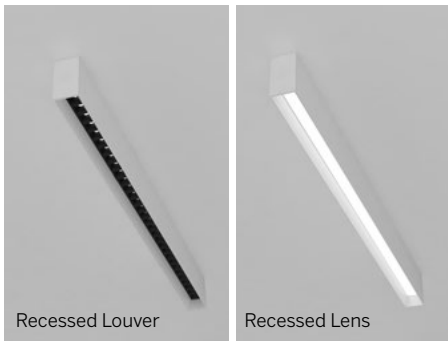

ProTools 60 Linear Downlight

Surface Mount

Recessed Micro-prismatic Lens (RML)

Recessed Louver (RLW, RLB)

Regressed Opal Lens (ROL)

Recessed Lens + Wall Wash (LML + WW)

Recessed Louver + Wall Graze (RLW, RLB + WG)

Recessed Elliptical Optic + Wall Graze (REO + WG)

End Caps (2 included per run)

Ordering Information											
Model	Fixation	Pattern	Length ²	CRI/CCT	Optic ³	Beam	Power ⁵	Driver ⁶	Housing Finish ⁷	Reflector Finish ⁷	Options
WG-60PTL	SM	S	24	927	RML	80	P1	E1	W (std)	W	EM
		P ¹	48	930	ROL	105	P2	L1	B	B	EW
		PPI ¹	96	935	RLW	35	P3	POE	S	S	EWP
		PPO ¹	XX ³	940	RLB	50	P4	BT	F	F	
		PI ¹		TW ⁴	REO	WG		DALI			
		PO ¹			LML	WW		TQ			
		PZ ¹									

Luminaire

- 2.4" aperture, integrated solution compatible with all ceiling types.
- Standard and tailored run lengths, including corners.
- Downlight, Wall Wash and Wall Graze distribution for ceiling heights to 30'.
- Modularity of insert modules for ultimate flexibility.
- Extreme brightness control eliminates glare.
- Consistent LED technology throughout the Whitegoods product range.
- Flexible design allows exact wall-to-wall dimensions.
- Flicker-free full range dimming with standard driver (Eldoled).
- L70 (TM21 Projected 85C) 72,000 hours.
- ETL and ETL-C for dry and damp location.

Fixation

- SM = Surface Mount

Pattern

- S = Straight run
- P = Standard patterns 2, 3 or 4 sided with 90° corners on the same plane¹
- PPI = Pattern, Plane to Plane, Inside. 2-3-4 sided pattern with inside corners¹
- PPO = Pattern, Plane to Plane, Outside. 2-3-4 sided pattern with outside corners¹
- PI = Standard patterns 2, 3 or 4 sided with 90° inside corners on the same plane¹
- PO = Standard patterns 2, 3 or 4 sided with 90° outside corners on the same plane¹
- PZ = Non-standard patterns and/or corners other than 90° on multiple planes, consult factory¹