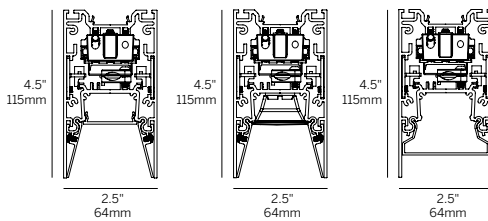

ProTools 60 Linear Downlight

Surface Mount

Recessed Micro-prismatic Lens (RML)

Recessed Louver (RLW, RLB)

Regressed Opal Lens (ROL)