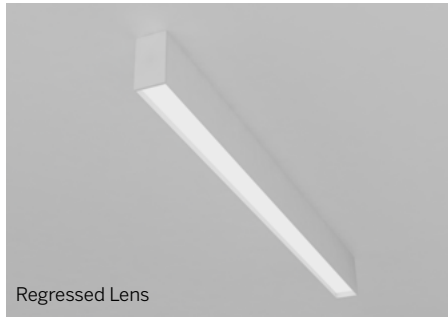

ProTools 60 Linear Downlight

Surface Mount

Recessed Micro-prismatic Lens (RML)

Recessed Louver (RLW, RLB)

Regressed Opal Lens (ROL)

Recessed Lens + Wall Wash (LML + WW)

Recessed Louver + Wall Graze (RLW, RLB + WG)

Recessed Elliptical Optic + Wall Graze (REO + WG)

End Caps (2 included per run)

Ordering Information											
Model	Fixation	Pattern	Length ²	CRI/CCT	Optic ³	Beam	Power ⁵	Driver ⁶	Housing Finish ⁷	Reflector Finish ⁷	Options
WG-60PTL	SM	S	24	927	RML	80	P1	E1	W (std)	W	EM
		P ¹	48	930	ROL	105	P2	L1	B	B	EW
		PPI ¹	96	935	RLW	35	P3	POE	S	S	EWP
		PPO ¹	XX ³	940	RLB	50	P4	BT	F	F	
		PI ¹		TW ⁴	REO	WG		DALI			
		PO ¹			LML	WW		TQ			
		PZ ¹									

Luminaire

- 2.4" aperture, integrated solution compatible with all ceiling types.
- Standard and tailored run lengths, including corners.
- Downlight, Wall Wash and Wall Graze distribution for ceiling heights to 30'.
- Modularity of insert modules for ultimate flexibility.
- Extreme brightness control eliminates glare.
- Consistent LED technology throughout the Whitegoods product range.
- Flexible design allows exact wall-to-wall dimensions.
- Flicker-free full range dimming with standard driver (Eldoled).
- L70 (TM21 Projected 85C) 72,000 hours.
- ETL and ETL-C for dry and damp location.