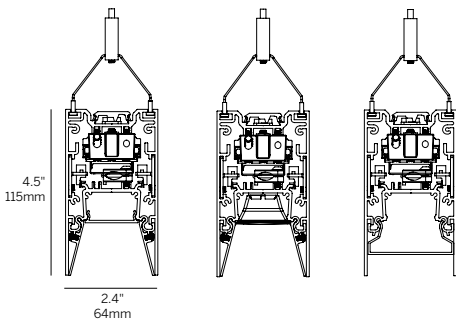

ProTools 60 Linear Direct/Indirect Suspended

Recessed Micro-prismatic Lens (RML)

Recessed Louver (RLW, RLB)

Regressed Opal Lens (ROL)