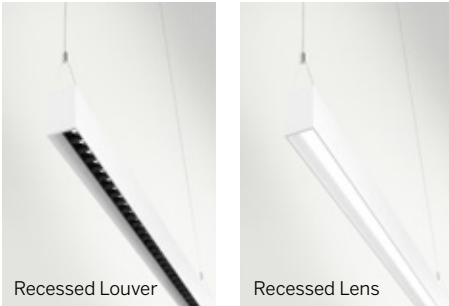

ProTools 60 Linear Direct/Indirect Suspended

Recessed Micro-prismatic Lens (RML)

Recessed Louver (RLW, RLB)

Regressed Opal Lens (ROL)

Recessed Lens + Wall Wash (LML + WW)

Recessed Narrow Optic (RNO)

Ordering Information													
Model	Fixation	Pattern	Length ²	CRI/CCT	Direct			Indirect		Driver ⁵	Housing Finish ⁶	Reflector Finish ⁶	Options
					Optic	Beam	Power ⁴	Optic	Power ⁴				
WG-60PTLDI	S	S	48	927	RML	80	P1	A	P1	E1	W	W	DC
		P ¹	96	930	ROL	105	P2	W	P2	L1	B	B	EM
		PZ ¹	96	935	RLW ³	35	P3		P3	L0	S	S	SC
			XX ³	940	RLB ³	50	P4		P4	A3	F	F	PJG
				940	RNO	30				POE			X
				4000K	LML	WW				BT			
				Tuneable White						TQ			
				2200-4000K						DMX			

Luminaire

- 2.4" aperture, suspended bi-directional luminaire
- Standard and tailored run lengths, including corner configurations
- Separately controllable up and down lighting with distribution options
- Extreme brightness control and the elimination of disturbing glare
- Modularity of insert modules for ultimate flexibility
- Consistent LED technology throughout the Whitegoods product range
- Flicker-free full range dimming with standard driver (Eldoled)

Fixation

- S = Suspended (Power suspension w/5" canopy standard. Non-feed suspensions provided with 2" canopy.)

Pattern

- S = Straight run
- P = Standard patterns 2, 3 or 4 sided with 90° corners on the same plane¹
- PZ = Non-standard patterns and/or corners other than 90° on multiple planes, consult factory¹