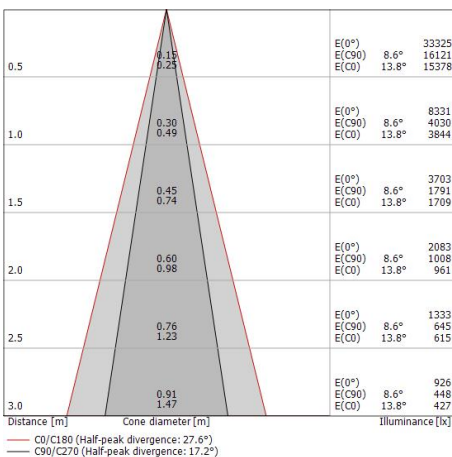

Rubber 3D Optic

LED Strip | topLED 28.5 W | CRI 85 | 3000K | Elliptic / Spot | White | Wet location | 24V | Base LL-E82217-W-20

Single emission led strip for indoor or outdoor application. The warm white LED light source with a Elliptic / spot light distribution is composed of 1 topped LEDs with CCT of 3000 K and a CRI 85; the source luminous flux is 3450 lm, with a 121.1 lm/W nominal luminous efficacy.

The device body is made of pu and features a white finish. The ingress protection degree is IP67; the total weight is of 0 lbs. The power supply driver is not provided and is to be ordered separately.

The total absorbed power is 29 W. The power supply cable is included and features a 3.281 ft lenght.

The device features protection class III and can be wall lights, ceiling or floor-mounted.

Compliant with the EN 60598-1 standard and its specific provisions.

Led features	
Light Output Ratio (LOR)	80 %
Source lumens	3450 lm
Delivered lumens	2774.82 lm
Power	29 W
Luminaire efficacy	97 lm/W
Color temperature	3000 K
Standard Deviation of Color Matching	3 Step MacAdam
Color rendering index	85 Ra
Junction temperature (lighting fixture)	80
Standard Operating Ambient Temperature	25

LED Life / Failure Ratio	
L70 B20 C0	72.5h

UGR	
UGR axial	< 22
UGR transversal	< 22
X=4H | Y=8H	S=0.25H
Reflection factor	70/50/20

OPTICAL	
Light distribution symmetry	Elliptic
C0/C180 optics	28°
C90/C270 optics	17°