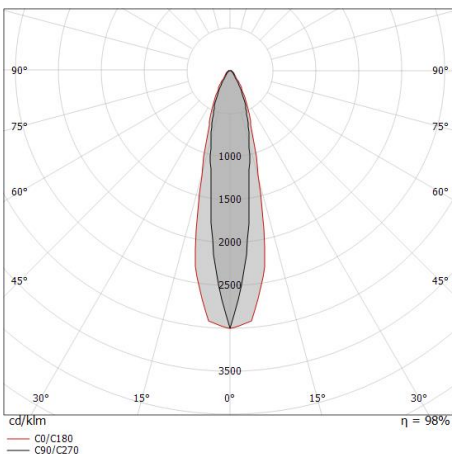

Rubber 3D Optic

Project: _____
 Type: _____

LED Strip | topLED 28.5 W | CRI 85 | 3000K | Elliptic / Spot | White | Wet location | 24V
LL-E82217-W-20

IP67

Technical data

Type	LED Strip
Installation position	Wall lights - Ceiling - Floor
Installation environment	Indoor - Outdoor
Light Source	LED
Optics	Elliptic / Spot
Light emission direction	downward
Power	28.5 W
Operation	24V
Source lumens	3450 lm
Voltage	24V
CCT	3000 K
Color rendering index	85 Ra
C.C. / C.V.	CV
Safety class	3
IP	IP67
Glow wire test	960°
Direct mounting on normally flammable surfaces	Yes
CE	Yes
Operating temperature	-20 / +50
Driver included	No
Dimmable article	Yes
Directional	No
Tilting	No
Walk-over	No
Drive-over	No
Cable included	Yes
Cable length	1(M)x0.25m + 1(F)x0.25 m
Resin potting	Yes
Type of light emission	Single emission
Electrostatic discharge protection	No
Surge protection	No

Finishing casing

Material	PU
Color	white

Notes:

Rubber 3D Optic

LED Strip | topLED 28.5 W | CRI 85 | 3000K | Elliptic / Spot | White | Wet location | 24V | Base LL-E82217-W-20

Single emission led strip for indoor or outdoor application. The warm white LED light source with a Elliptic / spot light distribution is composed of 1 topped LEDs with CCT of 3000 K and a CRI 85; the source luminous flux is 3450 lm, with a 121.1 lm/W nominal luminous efficacy.

Led features	
Light Output Ratio (LOR)	80 %
Source lumens	3450 lm
Delivered lumens	2774.82 lm
Power	29 W
Luminaire efficacy	97 lm/W
Color temperature	3000 K
Standard Deviation of Color Matching	3 Step MacAdam
Color rendering index	85 Ra
Junction temperature (lighting fixture)	80
Standard Operating Ambient Temperature	25

LED Life / Failure Ratio	
L70 B20 C0	72.5h

UGR	
UGR axial	< 22
UGR transversal	< 22
X=4H Y=8H	S=0.25H
Reflection factor	70/50/20

OPTICAL	
Light distribution symmetry	Elliptic
C0/C180 optics	28°
C90/C270 optics	17°