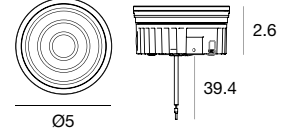

Orma Trimless Concentric (Rings) | Up-Light | powerLED

C.C. 4W DC - 350mA	Cct	lm S - D	Optic
Black E82693	M 2700	490 - 34	00 General -
	W 3000	490 - 34	
	N 4000	529 - 37	

Power supply options (remote only)

ECO30W-350	SOLO50W-350	SOLO100W-220
0-10V EidoLED ECOdrive 30W for 1-3 fixtures	0-10V EidoLED SOLOdrive 50W for 1-6 fixtures	0-10V EidoLED SOLOdrive 100W for 1-12 fixtures

C.V. 5W DC - 24 VDC	Cct	lm S - D	Optic
Black E82694	M 2700	490 - 34	00 General -
	W 3000	490 - 34	
	N 4000	529 - 37	

Power supply options (remote only)

OT96-D010	OT96-JBX
Osram, 10% 0-10V dim, 96W, 24VDC, 120-277VAC, supplied in a Dry location enclosure	Osram, Non-dim 24VDC, 120-277VAC, Wet location