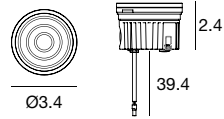

Orma Trimless Concentric (Rings) | Up-Light | powerLED