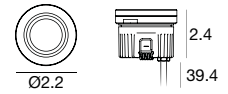

Orma Trimless Concentric (Rings) | Up-Light | powerLED