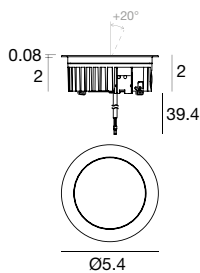

C.C. - 8W DC 220 mA	Cct	lm S - D	Optic
Steel/Alu <b>E83634</b>	<b>M</b> 2700	1080 - 300	<b>07</b> Asymm. -
Brass/Alu <b>E84312</b>	<b>W</b> 3000	1126 - 313	
	<b>N</b> 4000	1188 - 330	

**Power supply options (remote only)**

ECO30W-220	SOLO50W-220	SOLO100W-220
0-10V EldoLED ECOdrive 30W for 1 fixture	0-10V EldoLED SOLOdrive 50W for 1-2 fixtures	0-10V EldoLED SOLOdrive 100W for 1-4 fixtures

C.V. 24 V - 9W DC	Cct	lm S - D	Optic
Steel/Alu <b>E83636</b>	<b>M</b> 2700	1193 - 333	<b>07</b> Asymm. -
Brass/Alu <b>E84313</b>	<b>W</b> 3000	1244 - 347	
	<b>N</b> 4000	1313 - 366	

**Power supply options (remote only)**

OT96-D010	OT96-JBX
Osram, 10% 0-10V dim, 96W, 24VDC, 120-277VAC, supplied in a Dry location enclosure	Osram, Non-dim 24VDC, 120-277VAC, Wet location

**Orma Trim Semi-Flush Wall Washer | Up-Light | arrayLED**

C.C. - 12W DC 350 mA	Cct	lm S - D	Optic
Steel/Alu <b>E83638</b>	<b>M</b> 2700	1724 - 598	<b>07</b> Asymm. -
Brass/Alu <b>E84314</b>	<b>W</b> 3000	1724 - 598	
	<b>N</b> 4000	1854 - 643	

**Power supply options (remote only)**