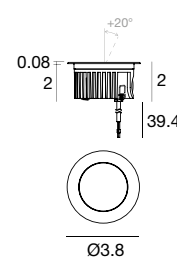

Orma Trim Semi-Flush Wall Washer | Up-Light | arrayLED

C.C. - 8W DC 220 mA	Cct	lm S - D	Optic
Steel/Alu E83634	M 2700	1080 - 300	07 Asymm. -
Brass/Alu E84312	W 3000	1126 - 313	
	N 4000	1188 - 330	

Power supply options (remote only)

ECO30W-220	SOLO50W-220	SOLO100W-220
0-10V EldoLED ECOdrive 30W for 1 fixture	0-10V EldoLED SOLOdrive 50W for 1-2 fixtures	0-10V EldoLED SOLOdrive 100W for 1-4 fixtures

C.V. 24 V - 9W DC	Cct	lm S - D	Optic
Steel/Alu E83636	M 2700	1193 - 333	07 Asymm. -
Brass/Alu E84313	W 3000	1244 - 347	
	N 4000	1313 - 366	

Power supply options (remote only)

OT96-D010	OT96-JBX
Osram, 10% 0-10V dim, 96W, 24VDC, 120-277VAC, supplied in a Dry location enclosure	Osram, Non-dim 24VDC, 120-277VAC, Wet location