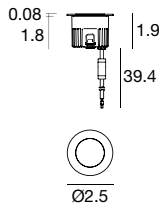

Orma Trim Semi-Flush Frosted | Path-Marker | powerLED

C.C. 1W DC - 350mA		Cct	lm S - D	Optic
Steel Alu	E81211	M 2700	136 - 17	00 General (117°)
Brass Alu	E84318	W 3000	145 - 18	
		N 4000	155 - 19	

Power supply options (remote only)

ECO30W-350	SOLO50W-350	SOLO100W-350
0-10V EldoLED ECOdrive 30W for 1-10 fixtures	0-10V EldoLED SOLOdrive 50W for 1-20 fixtures	0-10V EldoLED SOLOdrive 100W for 1-40 fixtures

C.V. 1.5W DC - 24 VDC		Cct	lm S - D	Optic
Steel Alu	E81212	M 2700	136 - 17	00 General (117°)
Brass Alu	E84319	W 3000	145 - 18	
		N 4000	155 - 19	