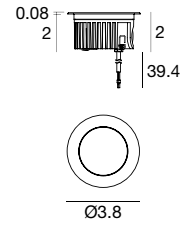

Orma Trim Semi-Flush Frosted | Path-Marker | powerLED

C.C. 1W DC - 350mA		Cct	lm S - D	Optic
Steel Alu	E81211	M 2700	136 - 17	00 General (117°)
Brass Alu	E84318	W 3000	145 - 18	
		N 4000	155 - 19	

Power supply options (remote only)

ECO30W-350	SOLO50W-350	SOLO100W-350
0-10V EldoLED ECOdrive 30W for 1-10 fixtures	0-10V EldoLED SOLOdrive 50W for 1-20 fixtures	0-10V EldoLED SOLOdrive 100W for 1-40 fixtures

C.V. 1.5W DC - 24 VDC		Cct	lm S - D	Optic
Steel Alu	E81212	M 2700	136 - 17	00 General (117°)
Brass Alu	E84319	W 3000	145 - 18	
		N 4000	155 - 19	

Power supply options (remote only)

OT96-D010	OT96-JBX
Osram, 10% 0-10V dim, 96W, 24VDC, 120-277VAC, supplied in a Dry location enclosure	Osram, Non-dim 24VDC, 120-277VAC, Wet location

Orma Trim Semi-Flush Frosted | Path-Marker | powerLED