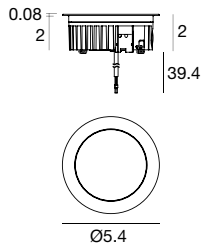

C.C. 2W DC - 630mA		Cct	lm S - D	Optic
Steel Alu	E81213	M 2700	249 - 25	00 General (118°)
Brass Alu	E84320	W 3000	266 - 26	
		N 4000	284 - 28	

Power supply options (remote only)

ECO30W-630	SOLO50W-630	SOLO100W-630
0-10V EldoLED ECOdrive 30W for 1-10 fixtures	0-10V EldoLED SOLOdrive 50W for 1-16 fixtures	0-10V EldoLED SOLOdrive 100W for 1-32 fixtures

C.V. 2.5W DC - 24 VDC		Cct	lm S - D	Optic
Steel Alu	E81214	M 2700	249 - 25	00 General (118°)
Brass Alu	E84321	W 3000	266 - 26	
		N 4000	284 - 28	

Power supply options (remote only)

OT96-D010	OT96-JBX
Osram, 10% 0-10V dim, 96W, 24VDC, 120-277VAC, supplied in a Dry location enclosure	Osram, Non-dim 24VDC, 120-277VAC, Wet location

Orma Trim Semi-Flush Frosted | Path-Marker | powerLED

C.C. 4W DC - 350mA		Cct	Im S - D	Optic
Steel/Alu	E81215	M 2700	490 - 90	00 General (116°)
Brass/Alu	E84322	W 3000	490 - 90	
		N 4000	529 - 97	

Power supply options (remote only)