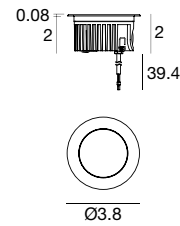

Orma Trim Semi-Flush Fixed | Up-Light | arrayLED

C.C. - 8W DC - 220 mA		Cct	lm S - D	Optic
Steel Alu	E80588	M 2700	1080 - 858	15 Spot (15°)
Brass Alu	E84295	W 3000	1126 - 894	30 Flood (31°)
		N 4000	1188 - 944	60 W.Flood (61°)

HC		Cct	lm S - D	Optic
Steel Alu	E80589	M 2700	1080 - 619	15 Spot (15°)
Brass Alu	E84296	W 3000	1126 - 646	30 Flood (27°)
		N 4000	1188 - 681	60 W.Flood (49°)

DL		Cct	lm S - D	Optic
Steel Alu	E80590	M 2700	1080 - 576	15 Spot (16°)
Brass Alu	E84297	W 3000	1126 - 600	30 Flood (29°)
		N 4000	1188 - 634	60 W.Flood (53°)

Power supply options (remote only)

ECO30W-220	SOLO50W-220	SOLO100W-220
0-10V EldoLED ECODrive 30W for 1 fixture	0-10V EldoLED SOLOdrive 50W for 1-2 fixtures	0-10V EldoLED SOLOdrive 100W for 1-4 fixtures

C.V. 9W DC - 24 VDC		Cct	lm S - D	Optic
Steel Alu	E81172	M 2700	1193 - 955	15 Spot (15°)
Brass Alu	E84298	W 3000	1244 - 997	30 Flood (31°)
		N 4000	1313 - 1052	60 W.Flood (61°)

HC		Cct	lm S - D	Optic
Steel Alu	E81173	M 2700	1193 - 687	15 Spot (15°)
Brass Alu	E84299	W 3000	1244 - 716	30 Flood (27°)
		N 4000	1313 - 756	60 W.Flood (49°)

DL		Cct	lm S - D	Optic
Steel Alu	E81174	M 2700	1193 - 639	15 Spot (16°)
Brass Alu	E84300	W 3000	1244 - 667	30 Flood (29°)
		N 4000	1313 - 704	60 W.Flood (53°)

Power supply options (remote only)

OT96-D010	OT96-JBX
Osram, 10% 0-10V dim, 96W, 24VDC, 120-277VAC, supplied in a Dry location enclosure	Osram, Non-dim 24VDC, 120-277VAC, Wet location

Delivered lumens shown are for 35 Flood, 30 Flood or 00 General optic and without glare control (HC or DL).
Rated for temporary submersion up to 15' depth for up to a maximum of 1 hr and 30 min.
NOT suitable for submersible installations.

Inter-lux reserves the right to make technical changes without notice.