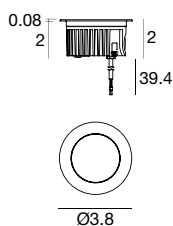

Orma Trim Semi-Flush Fixed RGBW | Up-Light | arrayLED