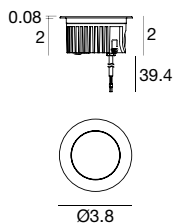

Orma Trim Semi-Flush Fixed RGBW | Up-Light | arrayLED

Material	Part Number	Cct	Optic
Steel/Alu	E81321	Q RGBW natural white	06 N.Spot -
Brass/Alu	E84301	V RGBW warm white	15 Spot -
			45 W.Flood -
			00 General -

Power supply options (remote only)

Model	Power Supply	Capacity
ECO30W-630	0-10V EldoLED ECOdrive 30W	for 1-3 fixtures
SOLO50W-630	0-10V EldoLED SOLOdrive 50W	for 1-4 fixtures
SOLO100W-630	0-10V EldoLED SOLOdrive 100W	for 1-8 fixtures

RTG E80588W30 / E81321V45

Delivered lumens shown are for 35 Flood, 30 Flood or 00 General optic and without glare control (HC or DL).
 Rated for temporary submersion up to 15' depth for up to a maximum of 1 hr and 30 min.
 NOT suitable for submersible installations.
 Inter-lux reserves the right to make technical changes without notice.