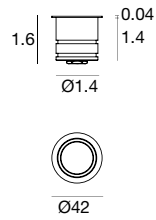

Orma Trim Semi-Flush Concentric (Rings) | Drive-over spotlights | topLED

C.V. 1.5W DC - 24VDC		Cct	lm S - D	Optic
White	E95474	M 2700	136 - 54	00 General
Black	E95475	W 3000	145 - 60	
Grey	E95476	N 4000	155 - 63	

Power supply options (remote only)

OT96-D010

Osram, 10% 0-10V dim, 96W, 24VDC, 120-277VAC, supplied in a Dry location enclosure

OT96-JBX

Osram, Non-dim 24VDC, 120-277VAC, Wet location

E98292

Recessed casing
PVC