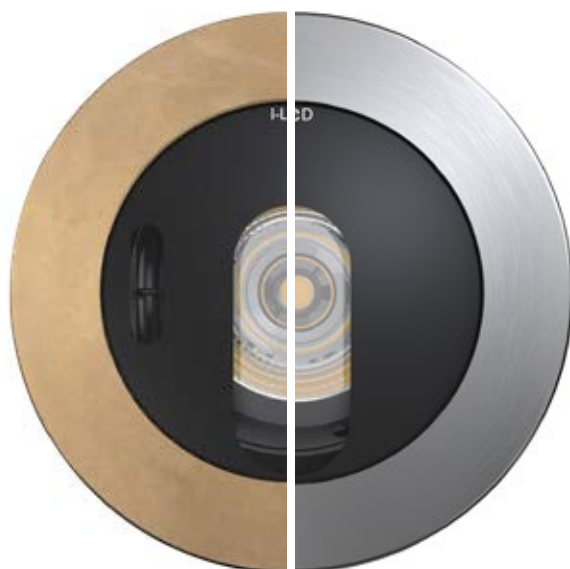

Orma Trim Semi-Flush Adjustable | Up-Light | powerLED

C.C. 4W DC - 350mA		Cct	lm S - D	Optic
Steel Alu	E81199	M 2700	490 - 272	15 Spot (22°)
Brass Alu	E82521	W 3000	490 - 272	30 Flood (29°)
		N 4000	529 - 294	60 W.Flood (48°)

Orma Trim Semi-Flush Adjustable | Up-Light | arrayLED

C.C. - 12W DC - 350mA		Cct	lm S - D	Optic
Steel/Alu	E81203	M 2700	1724 - 1317	15 Spot (22°)
Brass/Alu	E82525	W 3000	1724 - 1317	30 Flood (34°)
		N 4000	1854 - 1417	60 W.Flood (61°)

HC		Cct	lm S - D	Optic
Steel/Alu	E82458	M 2700	1724 - 935	15 Spot -
Brass/Alu	E84308	W 3000	1724 - 935	30 Flood -
		N 4000	1854 - 1005	60 W.Flood -

Power supply options (remote only)

ECO30W-350
0-10V EldoLED
ECOdrive 30W
for 1 fixture

SOLO50W-350
0-10V EldoLED
SOLOdrive 50W
for 1-2 fixtures

SOLO100W-350
0-10V EldoLED
SOLOdrive 100W
for 1-4 fixtures

Delivered lumens shown are for 35 Flood, 30 Flood or 00 General optic and without glare control (HC or DL).
Rated for temporary submersion up to 15' depth for up to a maximum of 1 hr and 30 min.
NOT suitable for submersible installations.
Inter-lux reserves the right to make technical changes without notice.