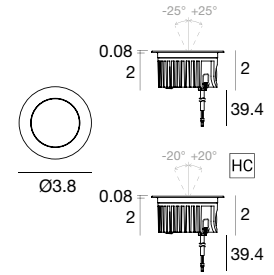

Orma Trim Semi-Flush Adjustable | Up-Light | arrayLED

C.C. - 8W DC - 220mA		Cct	lm S - D	Optic
Steel Alu	E81201	M 2700	1080 - 858	15 Spot (15°)
Brass Alu	E82523	W 3000	1126 - 894	30 Flood (31°)
		N 4000	1188 - 944	60 W.Flood (61°)

HC	Cct	lm S - D	Optic	
Steel Alu	E82456	M 2700	1080 - 619	15 Spot -
Brass Alu	E82934	W 3000	1126 - 646	30 Flood -
		N 4000	1188 - 681	60 W.Flood -

Power supply options (remote only)

ECO30W-220	SOLO50W-220	SOLO100W-220
0-10V EldoLED ECOdrive 30W for 1 fixture	0-10V EldoLED SOLOdrive 50W for 1-2 fixtures	0-10V EldoLED SOLOdrive 100W for 1-4 fixtures

C.V. 9W DC - 24 VDC		Cct	lm S - D	Optic
Steel Alu	E81202	M 2700	1193 - 955	15 Spot (15°)
Brass Alu	E82524	W 3000	1244 - 997	30 Flood (31°)
		N 4000	1313 - 1052	60 W.Flood (61°)

HC	Cct	lm S - D	Optic	
Steel Alu	E82457	M 2700	1193 - 687	15 Spot -
Brass Alu	E82935	W 3000	1244 - 716	30 Flood -
		N 4000	1313 - 756	60 W.Flood -

Power supply options (remote only)

OT96-D010	OT96-JBX
Osram, 10% 0-10V dim, 96W, 24VDC, 120-277VAC, supplied in a Dry location enclosure	Osram, Non-dim 24VDC, 120-277VAC, Wet location