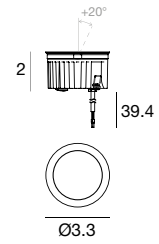

C.V. 24 V - 5W DC	Cct	lm S - D	Optic
Steel/Alu <b>E83633</b>	<b>M</b> 2700	490 - 129	<b>07</b> Asymm. -
	<b>W</b> 3000	490 - 129	
	<b>N</b> 4000	529 - 140	

**Power supply options (remote only)**

OT96-D010	OT96-JBX
Osram, 10% 0-10V dim, 96W, 24VDC, 120-277VAC, supplied in a Dry location enclosure	Osram, Non-dim 24VDC, 120-277VAC, Wet location

<b>E99650</b> Recessed casing PVC	Ø2.2  3 Ø3.8	<b>E99560</b> Recessed casing PVC	Ø2.8  3.1 Ø3.8
<b>E99855*</b> Recessed casing PVC	2.9  3.1 Ø3.8	<b>E83203</b> Recessed casing PVC	3  Ø2.2

**Orma Trim Flush Wall Washer | Up-Light | arrayLED**

C.C. - 12W DC 350 mA	Cct	lm S - D	Optic
Steel/Alu <b>E83639</b>	<b>M</b> 2700	1724 - 598	<b>07</b> Asymm. -
	<b>W</b> 3000	1724 - 598	
	<b>N</b> 4000	1854 - 643	

**Power supply options (remote only)**

ECO30W-350	SOLO50W-350	SOLO100W-350
0-10V EldoLED ECOdrive 30W for 1 fixture	0-10V EldoLED SOLOdrive 50W for 1-2 fixtures	0-10V EldoLED SOLOdrive 100W for 1-4 fixtures

**Orma Trim Flush Wall Washer | Up-Light | arrayLED**

C.C. - 8W DC 220 mA	Cct	lm S - D	Optic
Steel/Alu <b>E83635</b>	<b>M</b> 2700	1080 - 300	<b>07</b> Asymm. -
	<b>W</b> 3000	1126 - 313	
	<b>N</b> 4000	1188 - 330	