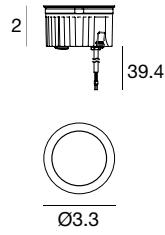

Orma Trim Flush Fixed RGBW | Up-Light | arrayLED

RGBW - 8W DC - 630 mA	Cct	Optic
Steel/Alu E81322	Q RGBW natural white	06 N.Spot -
	V RGBW warm white	15 Spot -
		45 W.Flood -
		00 General -

Power supply options (remote only)

EC030W-630	SOLO50W-630	SOLO100W-630
0-10V EldoLED EC0drive 30W for 1-10 fixtures	0-10V EldoLED SOLOdrive 50W for 1-16 fixtures	0-10V EldoLED SOLOdrive 100W for 1-32 fixtures

E99651
Recessed casing
PVC

E99563
Recessed casing
PVC

E99856*
Recessed casing
PVC

E83201
Recessed casing
PVC

RTG E81187W30

NOTE: Using a Square Trim casing or a Vandalproof Round casing will make the fixture Semi-Flush.
Delivered lumens shown are for 35 Flood, 30 Flood or 00 General optic and without glare control (HC or DL).
Rated for temporary submersion up to 15' depth for up to a maximum of 1 hr and 30 min.
NOT suitable for submersible installations.
Inter-lux reserves the right to make technical changes without notice.