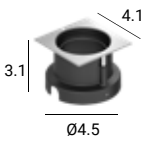

EC030W-630	SOLO50W-630	SOLO100W-630
0-10V EldoLED EC0drive 30W for 1-10 fixtures	0-10V EldoLED SOLOdrive 50W for 1-16 fixtures	0-10V EldoLED SOLOdrive 100W for 1-32 fixtures

E99651
Recessed casing
PVC

E99563
Recessed casing
PVC

E99856*
Recessed casing
PVC

E83201
Recessed casing
PVC

RTG E81187W30

NOTE: Using a Square Trim casing or a Vandalproof Round casing will make the fixture Semi-Flush.
Delivered lumens shown are for 35 Flood, 30 Flood or 00 General optic and without glare control (HC or DL).
Rated for temporary submersion up to 15' depth for up to a maximum of 1 hr and 30 min.
NOT suitable for submersible installations.
Inter-lux reserves the right to make technical changes without notice.