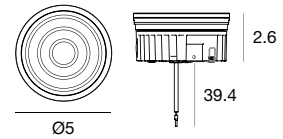

Orma Trimless Flush | Concentric | 5.0" Ø