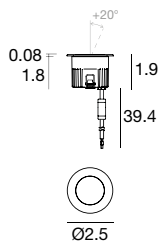

Orma Semi-Flush Trim | Wall Washer | 2.5" Ø

C.C. 4W DC 350 mA	Cct	lm S - D	Optic
Steel/Alu E83630	M 2700	490 - 129	07 Asymm. -
Brass/Alu E84310	W 3000	490 - 129	
	N 4000	529 - 140	

Power supply options (remote only)

ECO30W-350	SOLO50W-350	SOLO100W-350
0-10V EldoLED ECOdrive 30W for 1-3 fixtures	0-10V EldoLED SOLOdrive 50W for 1-6 fixtures	0-10V EldoLED SOLOdrive 100W for 1-12 fixtures

C.V. 24 V - 5W DC	Cct	lm S - D	Optic
Steel/Alu E83632	M 2700	490 - 129	07 Asymm. -
Brass/Alu E84311	W 3000	490 - 129	
	N 4000	529 - 140	

Orma Semi-Flush Trim | Wall Washer | 5.4" Ø

C.C. - 12W DC 350 mA	Cct	lm S - D	Optic
Steel/Alu E83638	M 2700	1724 - 598	07 Asymm. -
Brass/Alu E84314	W 3000	1724 - 598	
	N 4000	1854 - 643	

Power supply options (remote only)