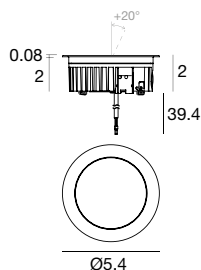

Orma Semi-Flush Trim | Wall Washer | 2.5" Ø

C.C. 4W DC 350 mA	Cct	lm S - D	Optic
Steel/Alu E83630	M 2700	490 - 129	07 Asymm. -
Brass/Alu E84310	W 3000	490 - 129	
	N 4000	529 - 140	

Power supply options (remote only)

C.C. - 8W DC 220 mA	Cct	lm S - D	Optic
Steel/Alu E83634	M 2700	1080 - 300	07 Asymm. -
Brass/Alu E84312	W 3000	1126 - 313	
	N 4000	1188 - 330	

Power supply options (remote only)

ECO30W-220	SOLO50W-220	SOLO100W-220
0-10V EldoLED ECOdrive 30W for 1 fixture	0-10V EldoLED SOLOdrive 50W for 1-2 fixtures	0-10V EldoLED SOLOdrive 100W for 1-4 fixtures

C.V. 24 V - 9W DC	Cct	lm S - D	Optic
Steel/Alu E83636	M 2700	1193 - 333	07 Asymm. -
Brass/Alu E84313	W 3000	1244 - 347	
	N 4000	1313 - 366	

Power supply options (remote only)

OT96-D010	OT96-JBX
Osram, 10% 0-10V dim, 96W, 24VDC, 120-277VAC, supplied in a Dry location enclosure	Osram, Non-dim 24VDC, 120-277VAC, Wet location

Orma Semi-Flush Trim | Wall Washer | 5.4" Ø

C.C. - 12W DC 350 mA	Cct	lm S - D	Optic
Steel/Alu E83638	M 2700	1724 - 598	07 Asymm. -
Brass/Alu E84314	W 3000	1724 - 598	
	N 4000	1854 - 643	

Power supply options (remote only)