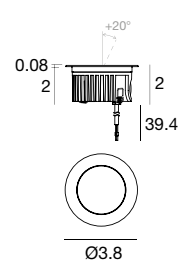

Orma Semi-Flush Trim | Wall Washer | 2.5" Ø

C.C. 4W DC 350 mA	Cct	lm S - D	Optic
Steel/Alu E83630	M 2700	490 - 129	07 Asymm. -
Brass/Alu E84310	W 3000	490 - 129	
	N 4000	529 - 140	

Power supply options (remote only)

ECO30W-350	SOLO50W-350	SOLO100W-350
0-10V EldoLED ECOdrive 30W for 1-3 fixtures	0-10V EldoLED SOLOdrive 50W for 1-6 fixtures	0-10V EldoLED SOLOdrive 100W for 1-12 fixtures

C.V. 24 V - 5W DC	Cct	lm S - D	Optic
Steel/Alu E83632	M 2700	490 - 129	07 Asymm. -
Brass/Alu E84311	W 3000	490 - 129	
	N 4000	529 - 140	

Power supply options (remote only)

OT96-D010	OT96-JBX
Osram, 10% 0-10V dim, 96W, 24VDC, 120-277VAC, supplied in a Dry location enclosure	Osram, Non-dim 24VDC, 120-277VAC, Wet location

Orma Semi-Flush Trim | Wall Washer | 3.8" Ø

Orma Semi-Flush Trim | Wall Washer | 5.4" Ø

C.C. - 12W DC 350 mA	Cct	lm S - D	Optic
Steel/Alu E83638	M 2700	1724 - 598	07 Asymm. -
Brass/Alu E84314	W 3000	1724 - 598	
	N 4000	1854 - 643	

Power supply options (remote only)