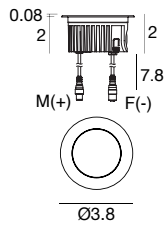

Orma Semi-Flush Trim | Fixed | 3.8" Ø (RGBW)

Material	Part Number	Cct	Optic
Steel/Alu	E81321	Q RGBW natural white	06 N.Spot -
Brass/Alu	E84301	V RGBW warm white	15 Spot -
			45 W.Flood -
			00 General -

, Quad-chip LED

Power supply options (remote only)

PWR50W-630
DMX EldoLED
POWERdrive 50W
for 1-5 fixtures

E99651
Concrete casing
PVC

E83252
Tile casing
PVC

RTG E80588W30 / E81321V45

Feed Cables**

E99216	E89190	E98476	E98477
59 in. DC(+) power cable F 4 pin M12	196 in. DC(+) power cable F 4 pin M12	59 in. DC(-) power cable M 4 pin M12	196 in. DC(-) power cable M 4 pin M12

** One Female DC(+) and one Male DC(-) required per driver

Extension Cables***

E98437	E98149	E89188
39 in. Extension power cable M+F 4 pin M12	196.85 in. Extension for power cable M+F 4 pin M12	393.7 in. Extension for power cable M+F 4 pin M12