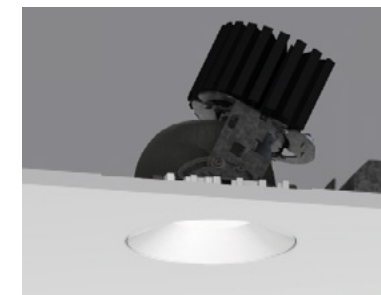

Downlight
Round Regressed Pinhole
100RPTDLF-RPT-RRP

Downlight
Square Regressed Pinhole
100SPTDLF-RPT-SRP

Adjustable
Round Recessed Cone
100RPTDLA-RPT-RRC*

Adjustable
Square Recessed Cone
100SPTDLA-RPT-SRC*

Adjustable
Round Regressed Pinhole
100RPTDLA-RPT-RRP

Adjustable
Square Regressed Pinhole
100SPTDLA-RPT-SRP

Adjustable
Round Asymmetric Cone
100RPTDLA-RPT-RAC*

Adjustable
Square Asymmetric Cone
100SPTDLA-RPT-SAC*

Adjustable Wall Wash
Round Asymmetric Cone
and Shift Lens
100RPTDLWW-RPT-RWW*

Adjustable Wall Wash
Square Asymmetric Cone
and Shift Lens
100SPTDLWW-RPT-SWW*

ProTools DLX 16°, 32°, 41°, Narrow (Spot) 8°, Adjustable Beam (Zoom) 13-48°

Adjustable
Round Recessed Cone
100RPTDLX-RPT-RCC*

Adjustable
Round Recessed Cone
Narrow
100RPTDLX-RPT-RCC*

Adjustable
Round Recessed Cone
Adjustable Beam
100RPTDLX-RPT-RCC*

Adjustable
Square Recessed Cone
100SPTDLX-RPT-SRC*