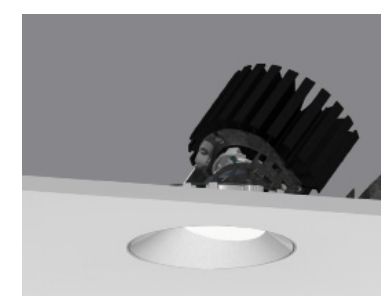

Adjustable
Round Asymmetric Cone
Adjustable Beam
100RPTDLX-RPT-RAC*