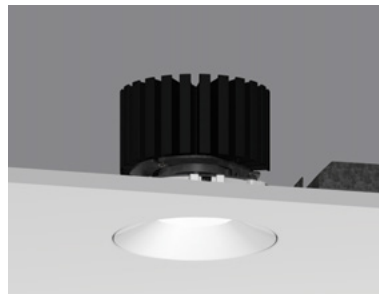

ProTools D General Illumination

Downlight
Round Flush Diffuser
100RPTD-RPT-FROD

Downlight
Square Flush Diffuser
100SPTD-RPT-FSOD

Downlight
Round Recessed Cone
100RPTD-RPT-RRC*

Downlight
Square Recessed Cone
100SPTD-RPT-SRC*

Downlight
Round Regressed Pinhole
100RPTD-RPT-RRP

Downlight
Square Regressed Pinhole
100SPTD-RPT-SRP

ProTools DL 16°, 32°, 41°, 65°, Wall Wash

Downlight
Round Recessed Cone
100RPTDLF-RPT-RRC*

Downlight
Square Recessed Cone
100SPTDLF-RPT-SRC*

Downlight
Round Regressed Pinhole
100RPTDLF-RPT-RRP

Downlight
Square Regressed Pinhole
100SPTDLF-RPT-SRP

Adjustable
Round Recessed Cone
100RPTDLA-RPT-RRC*

Adjustable
Square Recessed Cone
100SPTDLA-RPT-SRC*

Adjustable
Round Regressed Pinhole
100RPTDLA-RPT-RRP

Adjustable
Square Regressed Pinhole
100SPTDLA-RPT-SRP

Adjustable
Round Asymmetric Cone
100RPTDLA-RPT-RAC*

Adjustable
Square Asymmetric Cone
100SPTDLA-RPT-SAC*