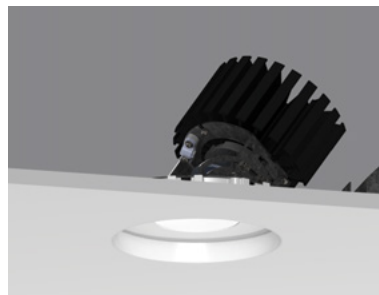

Downlight
Round Regressed Pinhole
100RPTD-RPT-RRP

Downlight
Square Regressed Pinhole
100SPTD-RPT-SRP

ProTools DL 16°, 32°, 41°, 65°, Wall Wash

Downlight
Round Recessed Cone
100RPTDLF-RPT-RRC*

Downlight
Square Recessed Cone
100SPTDLF-RPT-SRC*

Downlight
Round Regressed Pinhole
100RPTDLF-RPT-RRP

Downlight
Square Regressed Pinhole
100SPTDLF-RPT-SRP

Adjustable
Round Recessed Cone
100RPTDLA-RPT-RRC*

Adjustable
Square Recessed Cone
100SPTDLA-RPT-SRC*

Adjustable
Round Regressed Pinhole
100RPTDLA-RPT-RRP

Adjustable
Square Regressed Pinhole
100SPTDLA-RPT-SRP

Adjustable
Round Asymmetric Cone
100RPTDLA-RPT-RAC*

Adjustable
Square Asymmetric Cone
100SPTDLA-RPT-SAC*

Adjustable Wall Wash
Round Asymmetric Cone
and Shift Lens
100RPTDLWW-RPT-RWW*

Adjustable Wall Wash
Square Asymmetric Cone
and Shift Lens
100SPTDLWW-RPT-SWW*

ProTools DLX 16°, 32°, 41°, Narrow (Spot) 8°, Adjustable Beam (Zoom) 13-48°