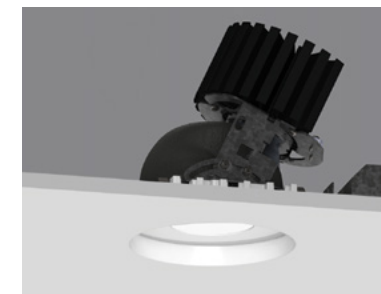

Adjustable
Round Regressed Pinhole
Adjustable Beam
100RPTDLX-RPT-RRP