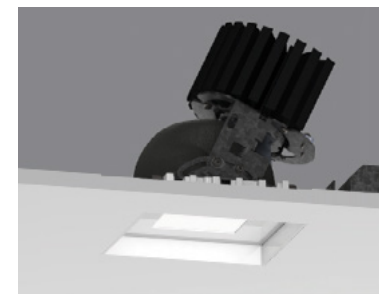

Adjustable
Square Regressed Pinhole
100RPTDLX-RPT-RRP