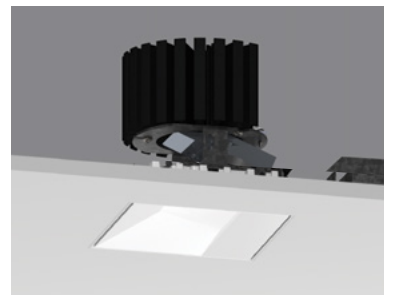

Downlight
Round Regressed Pinhole
100RPTDLF-RPT-RRP

Downlight
Square Regressed Pinhole
100SPTDLF-RPT-SRP

Adjustable
Round Recessed Cone
100RPTDLA-RPT-RRC*

Adjustable
Square Recessed Cone
100SPTDLA-RPT-SRC*

Adjustable
Round Regressed Pinhole
100RPTDLA-RPT-RRP

Adjustable
Square Regressed Pinhole
100SPTDLA-RPT-SRP

Adjustable
Round Asymmetric Cone
100RPTDLA-RPT-RAC*

Adjustable
Square Asymmetric Cone
100SPTDLA-RPT-SAC*

Adjustable Wall Wash
Round Asymmetric Cone
and Shift Lens
100RPTDLWW-RPT-RWW*

Adjustable Wall Wash
Square Asymmetric Cone
and Shift Lens
100SPTDLWW-RPT-SWW*

ProTools DLX 16°, 32°, 41°, Narrow (Spot) 8°, Adjustable Beam (Zoom) 13-48°

Adjustable
Round Recessed Cone
100RPTDLX-RPT-RCC*

Adjustable
Round Recessed Cone
Narrow
100RPTDLX-RPT-RCC*

Adjustable
Round Recessed Cone
Adjustable Beam
100RPTDLX-RPT-RCC*

Adjustable
Square Recessed Cone
100SPTDLX-RPT-SRC*