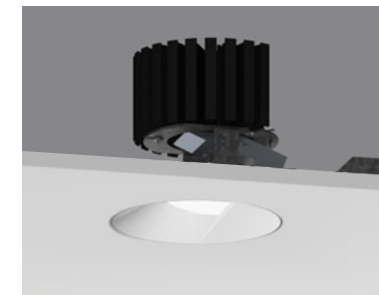

Downlight
Round Regressed Pinhole
100RPTDLF-RPT-RRP

Downlight
Square Regressed Pinhole
100SPTDLF-RPT-SRP

Adjustable
Round Recessed Cone
100RPTDLA-RPT-RRC*

Adjustable
Square Recessed Cone
100SPTDLA-RPT-SRC*

Adjustable
Round Regressed Pinhole
100RPTDLA-RPT-RRP

Adjustable
Square Regressed Pinhole
100SPTDLA-RPT-SRP

Adjustable
Round Asymmetric Cone
100RPTDLA-RPT-RAC*

Adjustable
Square Asymmetric Cone
100SPTDLA-RPT-SAC*

Adjustable Wall Wash
Round Asymmetric Cone
and Shift Lens
100RPTDLWW-RPT-RWW*

Adjustable Wall Wash
Square Asymmetric Cone
and Shift Lens
100SPTDLWW-RPT-SWW*

ProTools DLX 16°, 32°, 41°, Narrow (Spot) 8°, Adjustable Beam (Zoom) 13-48°

Adjustable
Round Recessed Cone
100RPTDLX-RPT-RCC*

Adjustable
Round Recessed Cone
Narrow
100RPTDLX-RPT-RCC*

Adjustable
Round Recessed Cone
Adjustable Beam
100RPTDLX-RPT-RCC*

Adjustable
Square Recessed Cone
100SPTDLX-RPT-SRC*