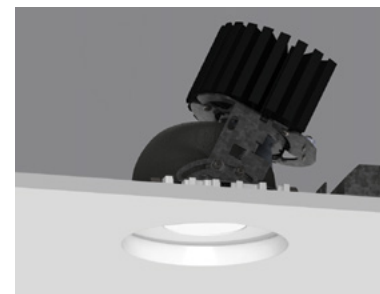

Adjustable
Round Regressed Pinhole
Narrow
100RPTDLX-RPT-RRP