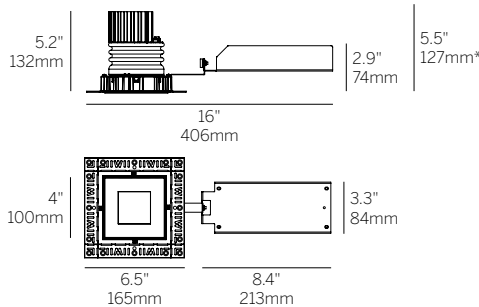

4" ProTools DLX Adjustable

Square Regressed Pinhole - Narrow

Recessed Plaster Trim

Recessed Bezel Trim

Recessed Plaster Trim (RPT)

Recessed Bezel Trim (RBT)

Multiple luminaire configurations for plaster trim. See Multiple Luminaire specsheet for details.

*Minimum of 5.5" (127mm) ceiling void is required to install the integral driver from below the ceiling.

Cut Out: \square 4.75" / 121mm

Ordering Information

WG-100SPTDLX					SRP		8		
Model	Fixation	Power ^{1,2}	CRI/CCT ³	Driver ⁴	Cover	Lens	Beam	Finish ⁵	Options
WG-100SPTDLX	RPT RBT	L M H XH	927 930 935 940	X S D010 PEQ0	SRP	OA MPL RSC	8	W S ⁶	LP CP IC

Luminaire

- 4" square adjustable downlight with 2" light aperture.
- Regressed aperture / lens position.
- 35 degree cut-off.
- 8 degree very narrow beam.
- No light leak or view into ceiling void from below due to a unique light leak hood.
- Luminaire and driver installed and maintained from below the ceiling.
- Modular interchangeability throughout the entire ProTools range of products.
- Tilt 45°, rotation 365°, 144 step.
- Multiple luminaire configurations for plaster trim. See Multiple Luminaire specsheet for details.

Fixation

- RPT = Recessed Plaster Trim
- RBT = Recessed Bezel Trim

Power^{1,2}

- L = Low Power, 4W @ 350mA
- M = Mid Power, 5.8W @ 500mA
- H = High Power, 8.4W @ 700mA
- XH = Extra High Power, 13W @ 1050mA