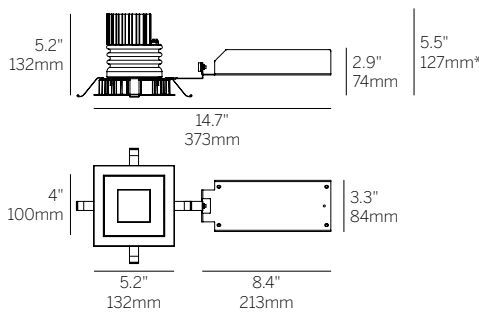

4" ProTools DLX Adjustable

Square Regressed Pinhole - Narrow

Recessed Plaster Trim

Recessed Bezel Trim

Recessed Plaster Trim (RPT)

Recessed Bezel Trim (RBT)

Multiple luminaire configurations for plaster trim. See Multiple Luminaire specsheet for details.

*Minimum of 5.5" (127mm) ceiling void is required to install the integral driver from below the ceiling.

Cut Out: \square 4.75" / 121mm

Ordering Information

WG-100SPTDLX					SRP		8		
Model	Fixation	Power ^{1,2}	CRI/CCT ³	Driver ⁴	Cover	Lens	Beam	Finish ⁵	Options
WG-100SPTDLX	RPT RBT	L M H XH	927 930 935 940	X S D010 PEQ0	SRP	OA MPL RSC	8	W S ⁶	LP CP IC

Luminaire

- 4" square adjustable downlight with 2" light aperture.
- Regressed aperture / lens position.
- 35 degree cut-off.
- 8 degree very narrow beam.
- No light leak or view into ceiling void from below due to a unique light leak hood.
- Luminaire and driver installed and maintained from below the ceiling.
- Modular interchangeability throughout the entire ProTools range of products.
- Tilt 45°, rotation 365°, 144 step.
- Multiple luminaire configurations for plaster trim. See Multiple Luminaire specsheet for details.

Fixation

- RPT = Recessed Plaster Trim
- RBT = Recessed Bezel Trim

Power^{1,2}

- L = Low Power, 4W @ 350mA
- M = Mid Power, 5.8W @ 500mA
- H = High Power, 8.4W @ 700mA
- XH = Extra High Power, 13W @ 1050mA