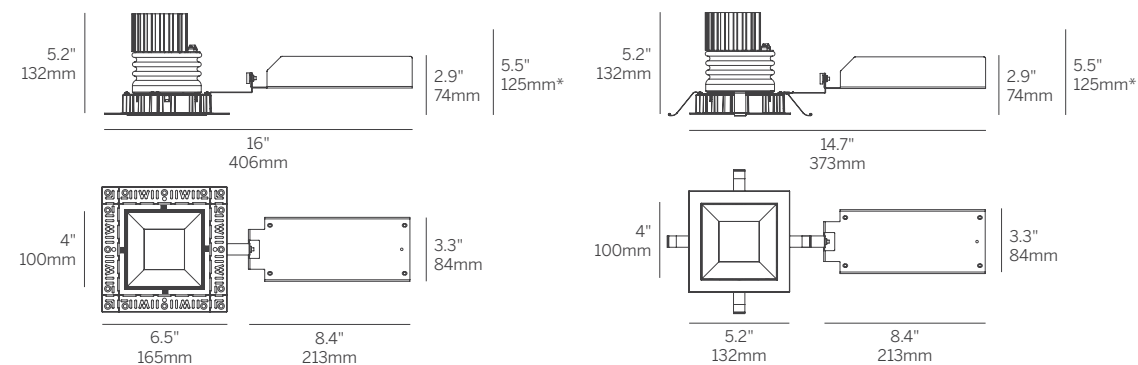

### Options

ProTools downlights require no additional options kits for remodel & new construction

- LP = Landing Pan (specify for Acoustic Ceiling Tile installation)
- CP = Chicago Plenum Housing
- IC = IC/NC Housing
- WL = Wet Location (not available with open aperture)

### Optical Accessory Holder

Up to 3 lenses and/or accessories can be added to the Optical Accessory Holder

- HX = Hex Louver
- FG = Frosted Glass
- LS = Linear Spread Lens
- SOL = Solite Lens

Plaster Trim