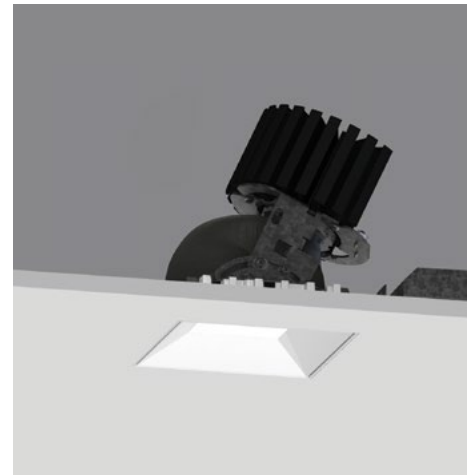

Housing Die-cast aluminum for precision fit and heat dissipation
Mounting hardware for all ceiling types; trim and trimless
EZ clip mounting for secure installation
Snap-in cover
Trimless housing with Quick-Snap feature allows endless multiple combinations without specialized housings

Covers Square recessed cone - low brightness, general illumination

LED 90+ CRI
Low/Mid/High/Extra High output choices
2700K, 3000K, 3500K, 4000K

Beam 8 degree beam spread (TIR Optic)

Driver Integral and remote drivers for all dimming and non-dimming applications
Through-wire integral driver enclosure installed from below without the need for bulky housing
POE driver compatibility

Installation Not required when using the Driver Enclosure

Housing Optional: IC and Chicago plenum
Optional: new construction (with j-box and driver attached)
Optional: Landing pan for use with Driver Enclosure to locate cut-out locations

Warranty 5-year Limited (see complete company warranty information)

Certifications ETL and ETL-C for dry and damp location, CE, Wet Location rated

Recessed Plaster Trim