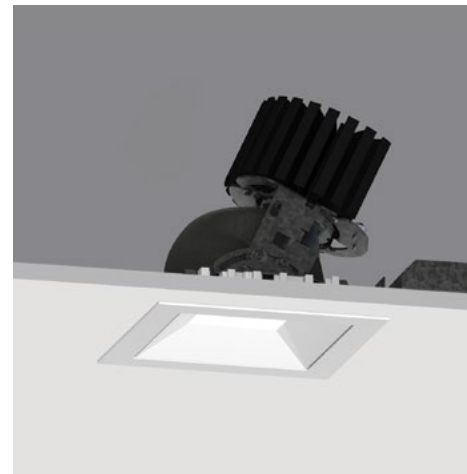

Recessed Bezel Trim

4" ProTools DLX Adjustable Square Recessed Cone - Narrow

Model	Fixation	Power^{1,2}	CRI/ CCT³	Driver⁴	Cover	Lens	Beam	Finish⁵	Options
WG-100SPTDLX	RPT RBT	L M H XH	927 930 935 940	X S D010 PEQ0	SRC	OA MPL RSC	8 (Narrow)	W S⁶	LP CP IC WL

Model

- WG-100SPTDLX = 4" ProTools DLX Adjustable

Fixation

- RPT = Recessed Plaster Trim
- RBT = Recessed Bezel Trim

Power^{1,2}

- L = Low Power, 4W @ 350mA
- M = Mid Power, 5.8W @ 500mA
- H = High Power, 8.4W @ 700mA
- XH = Extra High Power, 13W @ 1050mA

CRI/CCT³

- 90+ CRI (Low/Mid/High/Extra High)
- 927 = 2700K, (360/480/630/850 lm)
- 930 = 3000K, (380/510/670/910 lm)
- 935 = 3500K, (380/510/670/910 lm)
- 940 = 4000K, (410/560/730/980 lm)

Driver⁴

- X = Remote driver, ordered separately
- S = Standard non-dim driver, 120-277V
- D010 = EldoLED, 1%, 0-10V Driver, 120-277V
- PEQ0 = Lutron Hi-lume Premier 0.1% EcoSystem, SoftOn/FadeToBlack, 120-277V

Cover

- SRC = Square Recessed Cone

Lens

- OA = Open Aperture
- MPL = Micro-prismatic Lens
- RSC = Satin Clear

Beam

- 8 = 8° Beam Angle (Narrow) (TIR Optic)

Finish⁵

- W = White, 15% gloss, Tiger Drylac 49/11350 (standard)
- S = Silver, 15% gloss, Tiger Drylac49/90500⁶

Options

ProTools downlights require no additional options kits for remodel & new construction

- LP = Landing Pan (specify for Acoustic Ceiling Tile installation)
- CP = Chicago Plenum Housing
- IC = IC/NC Housing
- WL = Wet Location (not available with open aperture)

Optical Accessory Holder

Up to 3 lenses and/or accessories can be added to the Optical Accessory Holder

- HX = Hex Louver
- FG = Frosted Glass
- LS = Linear Spread Lens
- SOL = Solite Lens