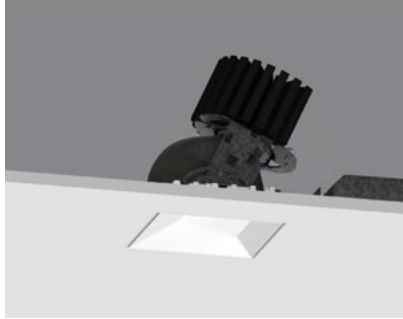

4" ProTools DLX Adjustable

Square Asymmetric Cone - Narrow

Recessed Plaster Trim

Recessed Bezel Trim

Recessed Plaster Trim (RPT)

Recessed Bezel Trim (RBT)

Multiple luminaire configurations for plaster trim. See Multiple Luminaire specsheet for details.

*Minimum of 5.5" (127mm) ceiling void is required to install the integral driver from below the ceiling.

Cut Out: \square 4.75" / 121mm

Ordering Information

WG-100SPTDLX					SAC		8		
Model	Fixation	Power ^{1,2}	CRI/CCT ³	Driver ⁴	Cover	Lens	Beam	Finish ⁵	Options
WG-100SPTDLX	RPT RBT	L M H XH	927 930 935 940	X S D010 PEQ0	SAC	OA MPL RSC	8	W S ⁶	LP CP IC

Luminaire

- 4" square adjustable downlight with 2" light aperture.
- Regressed aperture / lens position.
- 8 degree very narrow beam.
- No light leak or view into ceiling void from below due to a unique light leak hood.
- Luminaire and driver installed and maintained from below the ceiling.
- Modular interchangeability throughout the entire ProTools range of products.
- Tilt 45°, rotation 365°, 144 step.
- Multiple luminaire configurations for plaster trim. See Multiple Luminaire specsheet for details.