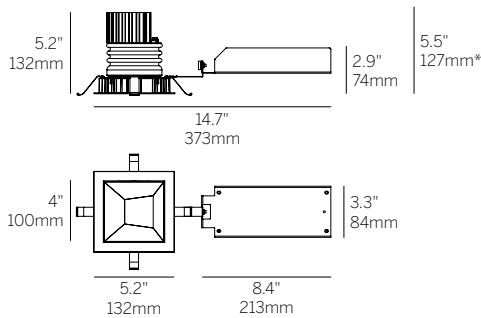

4" ProTools DLX Adjustable

Square Asymmetric Cone - Narrow

Recessed Plaster Trim

Recessed Bezel Trim

Recessed Plaster Trim (RPT)

Recessed Bezel Trim (RBT)

Multiple luminaire configurations for plaster trim. See Multiple Luminaire specsheet for details.

*Minimum of 5.5" (127mm) ceiling void is required to install the integral driver from below the ceiling.

Cut Out: \square 4.75" / 121mm

Ordering Information

WG-100SPTDLX					SAC		8		
Model	Fixation	Power ^{1,2}	CRI/CCT ³	Driver ⁴	Cover	Lens	Beam	Finish ⁵	Options
WG-100SPTDLX	RPT RBT	L M H XH	927 930 935 940	X S D010 PEQ0	SAC	OA MPL RSC	8	W S ⁶	LP CP IC

Luminaire

- 4" square adjustable downlight with 2" light aperture.
- Regressed aperture / lens position.
- 8 degree very narrow beam.
- No light leak or view into ceiling void from below due to a unique light leak hood.
- Luminaire and driver installed and maintained from below the ceiling.
- Modular interchangeability throughout the entire ProTools range of products.
- Tilt 45°, rotation 365°, 144 step.
- Multiple luminaire configurations for plaster trim. See Multiple Luminaire specsheet for details.

Fixation

- RPT = Recessed Plaster Trim
- RBT = Recessed Bezel Trim

Power^{1,2}

- L = Low Power, 4W @ 350mA
- M = Mid Power, 5.8W @ 500mA
- H = High Power, 8.4W @ 700mA
- XH = Extra High Power, 13W @ 1050mA