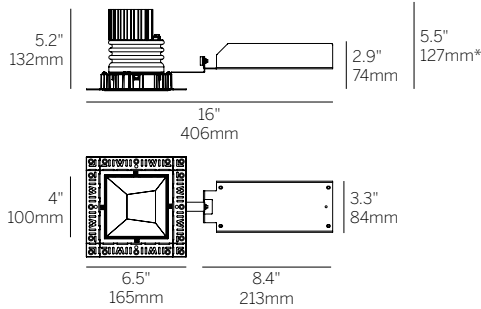

4" ProTools DLX Adjustable

Square Asymmetric Cone - Narrow

Recessed Plaster Trim

Recessed Bezel Trim

Recessed Plaster Trim (RPT)

Recessed Bezel Trim (RBT)

Multiple luminaire configurations for plaster trim. See Multiple Luminaire specsheet for details.

*Minimum of 5.5" (127mm) ceiling void is required to install the integral driver from below the ceiling.

Cut Out: \square 4.75" / 121mm

Ordering Information

WG-100SPTDLX					SAC		8		
Model	Fixation	Power ^{1,2}	CRI/CCT ³	Driver ⁴	Cover	Lens	Beam	Finish ⁵	Options
WG-100SPTDLX	RPT RBT	L M H XH	927 930 935 940	X S D010 PEQ0	SAC	OA MPL RSC	8	W S ⁶	LP CP IC

Luminaire

- 4" square adjustable downlight with 2" light aperture.
- Regressed aperture / lens position.
- 8 degree very narrow beam.
- No light leak or view into ceiling void from below due to a unique light leak hood.
- Luminaire and driver installed and maintained from below the ceiling.
- Modular interchangeability throughout the entire ProTools range of products.
- Tilt 45°, rotation 365°, 144 step.
- Multiple luminaire configurations for plaster trim. See Multiple Luminaire specsheet for details.

Fixation

- RPT = Recessed Plaster Trim
- RBT = Recessed Bezel Trim

Power^{1,2}

- L = Low Power, 4W @ 350mA
- M = Mid Power, 5.8W @ 500mA
- H = High Power, 8.4W @ 700mA
- XH = Extra High Power, 13W @ 1050mA