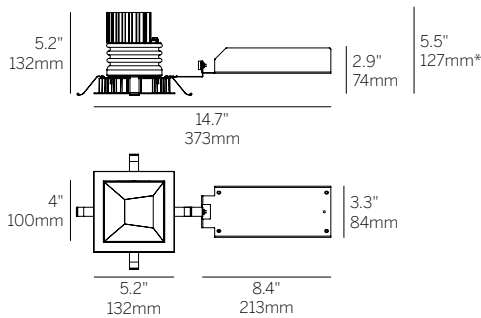

4" ProTools DLX Adjustable

Square Asymmetric Cone - Narrow

Recessed Plaster Trim

Recessed Bezel Trim

Recessed Plaster Trim (RPT)

Recessed Bezel Trim (RBT)

Multiple luminaire configurations for plaster trim. See Multiple Luminaire specsheet for details.

*Minimum of 5.5" (127mm) ceiling void is required to install the integral driver from below the ceiling.

Cut Out: \varnothing 4.75" / 121mm

Ordering Information

WG-100SPTDLX					SAC		8		
Model	Fixation	Power ^{1,2}	CRI/ CCT ³	Driver ⁴	Cover	Lens	Beam	Finish ⁵	Options
WG-100SPTDLX	RPT RBT	L M H XH	927 930 935 940	X S D010 PEQ0 DFPN	SAC	OA MPL RSC	8	W S ⁶	LP CP IC

Luminaire

- 4" square adjustable downlight with 2" light aperture.
- Regressed aperture / lens position.
- 8 degree very narrow beam.
- No light leak or view into ceiling void from below due to a unique light leak hood.
- Luminaire and driver installed and maintained from below the ceiling.
- Modular interchangeability throughout the entire ProTools range of products.
- Tilt 45°, rotation 365°, 144 step.
- Multiple luminaire configurations for plaster trim. See Multiple Luminaire specsheet for details.

Fixation

- RPT = Recessed Plaster Trim
- RBT = Recessed Bezel Trim

Power^{1,2}

- L = Low Power, 4W @ 350mA
- M = Mid Power, 5.8W @ 500mA
- H = High Power, 8.4W @ 700mA
- XH = Extra High Power, 13W @ 1050mA