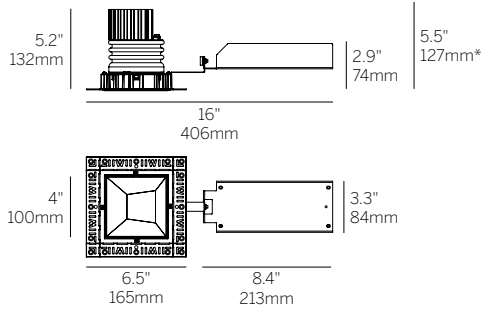

4" ProTools DLX Adjustable

Square Asymmetric Cone - Narrow

Recessed Plaster Trim

Recessed Bezel Trim

Recessed Plaster Trim (RPT)

Recessed Bezel Trim (RBT)

Multiple luminaire configurations for plaster trim. See Multiple Luminaire specsheet for details.

*Minimum of 5.5" (127mm) ceiling void is required to install the integral driver from below the ceiling.

Cut Out: \varnothing 4.75" / 121mm

Ordering Information

WG-100SPTDLX					SAC		8		
Model	Fixation	Power ^{1,2}	CRI/ CCT ³	Driver ⁴	Cover	Lens	Beam	Finish ⁵	Options
WG-100SPTDLX	RPT RBT	L M H XH	927 930 935 940	X S D010 PEQ0 DFPN	SAC	OA MPL RSC	8	W S ⁶	LP CP IC

Luminaire

- 4" square adjustable downlight with 2" light aperture.
- Regressed aperture / lens position.
- 8 degree very narrow beam.
- No light leak or view into ceiling void from below due to a unique light leak hood.
- Luminaire and driver installed and maintained from below the ceiling.
- Modular interchangeability throughout the entire ProTools range of products.
- Tilt 45°, rotation 365°, 144 step.
- Multiple luminaire configurations for plaster trim. See Multiple Luminaire specsheet for details.

Fixation

- RPT = Recessed Plaster Trim
- RBT = Recessed Bezel Trim

Power^{1,2}

- L = Low Power, 4W @ 350mA
- M = Mid Power, 5.8W @ 500mA
- H = High Power, 8.4W @ 700mA
- XH = Extra High Power, 13W @ 1050mA