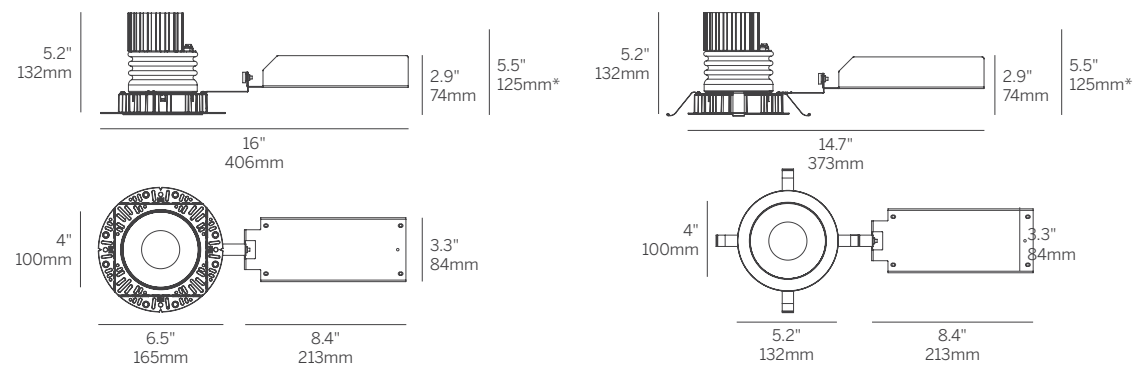

*Minimum of 5.5" (127mm) ceiling void is required to install the integral driver from below the ceiling.

technical
information

Whitegoods reserves the right to change any information without prior notice.

Notes

1. 1 Other lumen packages available, consult factory.
2. 2 Wattage shown does not include power supplies/drivers. System wattage adds 10-20%.
3. 3 Source lumens shown..
4. 4 See power supply page for details.
5. 5 See Tiger Drylac color chart: inter-lux.com/tiger
6. 5 Plaster trim version includes white frame and gray cover.