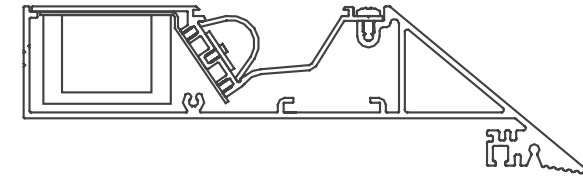

Coves

Box Cove
Surface Mount

NEW
Box Cove 2
Surface/Mullion Mount

Edgeless Cove
Plaster Trim

Edgeless P Nose Cove
Plaster Trim

Edgeless Nose Cove
Plaster Trim

Mini Coves

Mini Edgeless Cove
Plaster Trim

Mini Box Cove
Surface Mount

Perimeter Coves

Z Cove
Plaster Trim

Z Cove
Bezel Trim

Z Cove
Grid Trim

V Cove
Plaster Trim

V Cove
Bezel Trim

20 Linear Perimeter Flush Lens
Plaster Trim