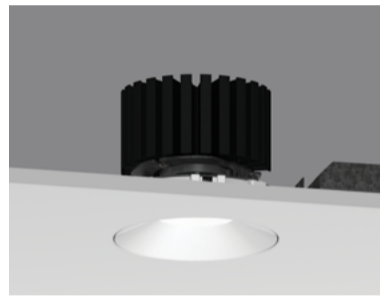

ProTools D General Illumination

Downlight
Round Flush Diffuser
100RPTD-RPT-FROD

Downlight
Square Flush Diffuser
100SPTD-RPT-FSOD

Downlight
Round Recessed Cone
100RPTD-RPT-RRC*

Downlight
Square Recessed Cone
100SPTD-RPT-SRC*

Downlight
Round Regressed Pinhole
100RPTD-RPT-RRP

Downlight
Square Regressed Pinhole
100SPTD-RPT-SRP

ProTools DL 16°, 32°, 41°, 65°¹, Wall Wash

Downlight
Round Recessed Cone
100RPTDLF-RPT-RRC*

Downlight
Square Recessed Cone
100SPTDLF-RPT-SRC*

Downlight
Round Regressed Pinhole
100RPTDLF-RPT-RRP

Downlight
Square Regressed Pinhole
100SPTDLF-RPT-SRP

Adjustable
Round Recessed Cone
100RPTDLA-RPT-RRC*

Adjustable
Square Recessed Cone
100SPTDLA-RPT-SRC*

Adjustable
Round Regressed Pinhole
100RPTDLA-RPT-RRP

Adjustable
Square Regressed Pinhole
100SPTDLA-RPT-SRP

Adjustable
Round Asymmetric Cone
100RPTDLA-RPT-RAC*

Adjustable
Square Asymmetric Cone
100SPTDLA-RPT-SAC*