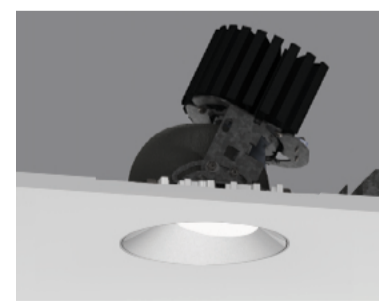

Downlight
Round Regressed Pinhole
100RPTDLF-RPT-RRP

Downlight
Square Regressed Pinhole
100SPTDLF-RPT-SRP

Adjustable
Round Recessed Cone
100RPTDLA-RPT-RRC*

Adjustable
Square Recessed Cone
100SPTDLA-RPT-SRC*

Adjustable
Round Recessed Cone
100RPTDLX-RPT-RCC*

Adjustable
Round Recessed Cone
Narrow / Zoom
100RPTDLX-RPT-RCC*

Adjustable
Square Recessed Cone
100SPTDLX-RPT-SRC*

Adjustable
Square Recessed Cone
Narrow / Zoom
100SPTDLX-RPT-SRC*

Adjustable
Round Regressed Pinhole
100RPTDLX-RPT-RRP

Adjustable
Round Regressed Pinhole
Narrow / Zoom
100RPTDLX-RPT-RRP

Adjustable
Square Regressed Pinhole
100RPTDLX-RPT-SRP

Adjustable
Square Regressed Pinhole
Narrow / Zoom
100RPTDLX-RPT-SRP

Adjustable
Round Asymmetric Cone
100RPTDLX-RPT-RAC*

Adjustable
Round Asymmetric Cone
Narrow / Zoom
100RPTDLX-RPT-RAC*

Adjustable
Square Asymmetric Cone
100SPTDLX-RPT-SAC*

Adjustable
Square Asymmetric Cone
Narrow / Zoom
100SPTDLX-RPT-SAC*