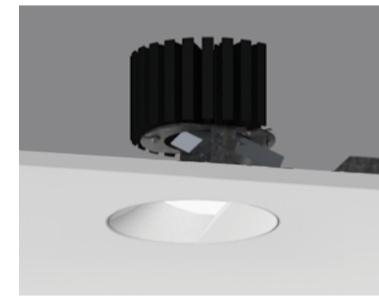

Downlight
Round Regressed Pinhole
100RPTDLF-RPT-RRP

Downlight
Square Regressed Pinhole
100SPTDLF-RPT-SRP

Adjustable
Round Recessed Cone
100RPTDLA-RPT-RRC*

Adjustable
Square Recessed Cone
100SPTDLA-RPT-SRC*

Adjustable
Round Regressed Pinhole
100RPTDLA-RPT-RRP

Adjustable
Square Regressed Pinhole
100SPTDLA-RPT-SRP

Adjustable
Round Asymmetric Cone
100RPTDLA-RPT-RAC*

Adjustable
Square Asymmetric Cone
100SPTDLA-RPT-SAC*

Adjustable Wall Wash
Round Asymmetric Cone
and Shift Lens
100RPTDLWW-RPT-RWW*

Adjustable Wall Wash
Square Asymmetric Cone
and Shift Lens
100SPTDLWW-RPT-SWW*

ProTools DLX 16°, 32°, 41°; Zoom 13-48°; Spot 8°

Adjustable
Round Recessed Cone
100RPTDLX-RPT-RCC*

Adjustable
Round Recessed Cone
Narrow / Zoom
100RPTDLX-RPT-RCC*

Adjustable
Square Recessed Cone
100SPTDLX-RPT-SRC*

Adjustable
Square Recessed Cone
Narrow / Zoom
100SPTDLX-RPT-SRC*