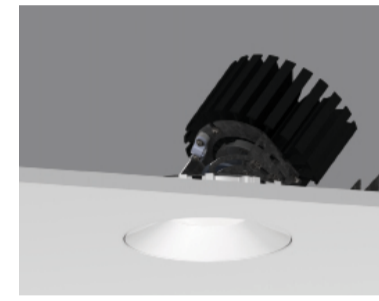

ProTools D General Illumination

Downlight
Round Flush Diffuser
100RPTD-RPT-FROD

Downlight
Square Flush Diffuser
100SPTD-RPT-FSOD

Downlight
Round Recessed Cone
100RPTD-RPT-RRC*

Downlight
Square Recessed Cone
100SPTD-RPT-SRC*

Downlight
Round Regressed Pinhole
100RPTD-RPT-RRP

Downlight
Square Regressed Pinhole
100SPTD-RPT-SRP

ProTools DL 16°, 32°, 41°, 65°¹, Wall Wash

Downlight
Round Recessed Cone
100RPTDLF-RPT-RRC*

Downlight
Square Recessed Cone
100SPTDLF-RPT-SRC*

Downlight
Round Regressed Pinhole
100RPTDLF-RPT-RRP

Downlight
Square Regressed Pinhole
100SPTDLF-RPT-SRP

Adjustable
Round Recessed Cone
100RPTDLA-RPT-RRC*

Adjustable
Square Recessed Cone
100SPTDLA-RPT-SRC*

Adjustable
Round Regressed Pinhole
100RPTDLA-RPT-RRP

Adjustable
Square Regressed Pinhole
100SPTDLA-RPT-SRP

Adjustable
Round Asymmetric Cone
100RPTDLA-RPT-RAC*

Adjustable
Square Asymmetric Cone
100SPTDLA-RPT-SAC*