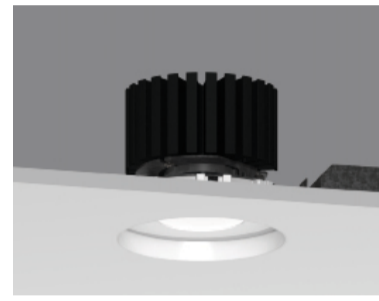

ProTools D General Illumination

Downlight
Round Flush Diffuser
100RPTD-RPT-FROD

Downlight
Square Flush Diffuser
100SPTD-RPT-FSOD

Downlight
Round Recessed Cone
100RPTD-RPT-RRC*

Downlight
Square Recessed Cone
100SPTD-RPT-SRC*

Downlight
Round Regressed Pinhole
100RPTD-RPT-RRP

Downlight
Square Regressed Pinhole
100SPTD-RPT-SRP

ProTools DL 16°, 32°, 41°, 65°¹, Wall Wash

Downlight
Round Recessed Cone
100RPTDLF-RPT-RRC*

Downlight
Square Recessed Cone
100SPTDLF-RPT-SRC*

Downlight
Round Regressed Pinhole
100RPTDLF-RPT-RRP

Downlight
Square Regressed Pinhole
100SPTDLF-RPT-SRP

Adjustable
Round Recessed Cone
100RPTDLA-RPT-RRC*

Adjustable
Square Recessed Cone
100SPTDLA-RPT-SRC*

Adjustable
Round Regressed Pinhole
100RPTDLA-RPT-RRP

Adjustable
Square Regressed Pinhole
100SPTDLA-RPT-SRP

Adjustable
Round Asymmetric Cone
100RPTDLA-RPT-RAC*

Adjustable
Square Asymmetric Cone
100SPTDLA-RPT-SAC*