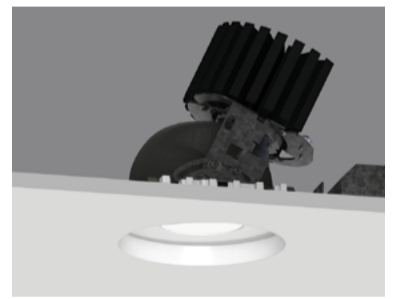

Downlight
Round Regressed Pinhole
100RPTDLF-RPT-RRP

Downlight
Square Regressed Pinhole
100SPTDLF-RPT-SRP

Adjustable
Round Recessed Cone
100RPTDLA-RPT-RRC*

Adjustable
Square Recessed Cone
100SPTDLA-RPT-SRC*

Adjustable
Round Regressed Pinhole
100RPTDLA-RPT-RRP

Adjustable
Square Regressed Pinhole
100SPTDLA-RPT-SRP

Adjustable
Round Asymmetric Cone
100RPTDLA-RPT-RAC*

Adjustable
Square Asymmetric Cone
100SPTDLA-RPT-SAC*

Adjustable
Round Recessed Cone
100RPTDLX-RPT-RCC*

Adjustable
Round Recessed Cone
Narrow / Zoom
100RPTDLX-RPT-RCC*

Adjustable
Square Recessed Cone
100SPTDLX-RPT-SRC*

Adjustable
Square Recessed Cone
Narrow / Zoom
100SPTDLX-RPT-SRC*

Adjustable
Round Regressed Pinhole
100RPTDLX-RPT-RRP

Adjustable
Round Regressed Pinhole
Narrow / Zoom
100RPTDLX-RPT-RRP

Adjustable
Square Regressed Pinhole
100RPTDLX-RPT-SRP

Adjustable
Square Regressed Pinhole
Narrow / Zoom
100RPTDLX-RPT-SRP