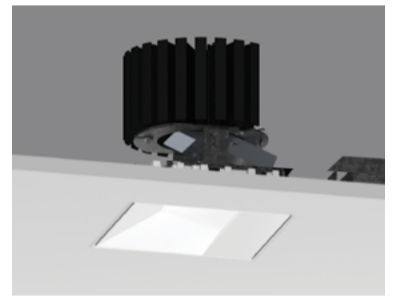

Downlight
Round Regressed Pinhole
100RPTDLF-RPT-RRP

Downlight
Square Regressed Pinhole
100SPTDLF-RPT-SRP

Adjustable
Round Recessed Cone
100RPTDLA-RPT-RRC*

Adjustable
Square Recessed Cone
100SPTDLA-RPT-SRC*

Adjustable
Round Regressed Pinhole
100RPTDLA-RPT-RRP

Adjustable
Square Regressed Pinhole
100SPTDLA-RPT-SRP

Adjustable
Round Asymmetric Cone
100RPTDLA-RPT-RAC*

Adjustable
Square Asymmetric Cone
100SPTDLA-RPT-SAC*

Adjustable Wall Wash
Round Asymmetric Cone
and Shift Lens
100RPTDLWW-RPT-RWW*

Adjustable Wall Wash
Square Asymmetric Cone
and Shift Lens
100SPTDLWW-RPT-SWW*

ProTools DLX 16°, 32°, 41°; Zoom 13-48°; Spot 8°

Adjustable
Round Recessed Cone
100RPTDLX-RPT-RCC*

Adjustable
Round Recessed Cone
Narrow / Zoom
100RPTDLX-RPT-RCC*

Adjustable
Square Recessed Cone
100SPTDLX-RPT-SRC*

Adjustable
Square Recessed Cone
Narrow / Zoom
100SPTDLX-RPT-SRC*