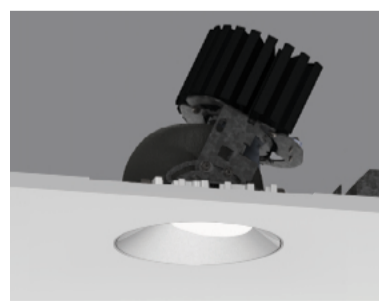

Downlight
Round Regressed Pinhole
100RPTDLF-RPT-RRP

Downlight
Square Regressed Pinhole
100SPTDLF-RPT-SRP

Adjustable
Round Recessed Cone
100RPTDLA-RPT-RRC*

Adjustable
Square Recessed Cone
100SPTDLA-RPT-SRC*

Adjustable
Round Recessed Cone
100RPTDLX-RPT-RCC*

Adjustable
Round Recessed Cone
Narrow / Zoom
100RPTDLX-RPT-RCC*

Adjustable
Square Recessed Cone
100SPTDLX-RPT-SRC*

Adjustable
Square Recessed Cone
Narrow / Zoom
100SPTDLX-RPT-SRC*

Adjustable
Round Regressed Pinhole
100RPTDLX-RPT-RRP

Adjustable
Round Regressed Pinhole
Narrow / Zoom
100RPTDLX-RPT-RRP

Adjustable
Square Regressed Pinhole
100RPTDLX-RPT-SRP

Adjustable
Square Regressed Pinhole
Narrow / Zoom
100RPTDLX-RPT-SRP

Adjustable
Round Asymmetric Cone
100RPTDLX-RPT-RAC*

Adjustable
Round Asymmetric Cone
Narrow / Zoom
100RPTDLX-RPT-RAC*

Adjustable
Square Asymmetric Cone
100SPTDLX-RPT-SAC*

Adjustable
Square Asymmetric Cone
Narrow / Zoom
100SPTDLX-RPT-SAC*