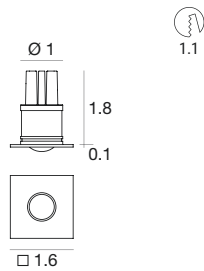

Nitum_Q | Decorative spotlight | powerLED | Damp location | Driver remote | 2W 630mA

Efficiency - CRI 80

White	E88424	2700 K	219 lm	M	Spot	10
Chrome	E85061	3000 K	233 lm	W	Medium Flood	30
Nickel	E85062	3500 K	233 lm	T	Flood	50
Steel	E86884	4000 K	249 lm	N	Flood	70
		5000 K	266 lm	C	Wide Flood	12
					General	00

659 Recessed casing
E84901

Power supply options (remote only)

ECO30W-630 0-10V EldoLED ECOdrive 30W for 1-10 fixtures	SOLO50W-630 0-10V EldoLED SOLOdrive 50W for 1-16 fixtures	SOLO100W-630 0-10V EldoLED SOLOdrive 100W for 1-32 fixtures