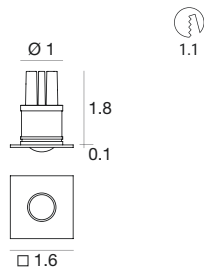

Nitum_Q | Decorative spotlight | powerLED | Damp location | Driver remote | 2.1W 220mA

Efficiency - CRI 80

White	E88569	RGB	Z	Medium Flood	30
Chrome	E86614			Flood	60
Nickel	E86615			General	00
Steel	E86675				

659 Recessed casing
E84901

Power supply options (remote only)

PWR50W-220
DMX driver, EldoLED POWERdrive 50W
Factory pre-programmed or RDM programmable, DMX control not included/Ordered separately
50W for 1-10 Fixtures