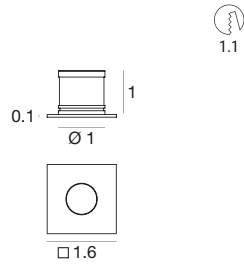

Nitum_Q | Decorative spotlight | powerLED | Damp location | Driver remote | 1W 350mA

Efficiency - CRI 80

White	E88422	2700 K	136 lm	M	Spot	10
Chrome	E85045	3000 K	145 lm	W	Medium Flood	30
Nickel	E85046	3500 K	145 lm	T	Flood	50
Steel	E86882	4000 K	155 lm	N	Flood	70
		5000 K	165 lm	C	Wide Flood	12
					General	00

659 Recessed casing
E84915 / E84336

Power supply options (remote only)

ECO30W-350 0-10V EldoLED ECOdrive 30W for 1-10 fixtures	SOLO50W-350 0-10V EldoLED SOLOdrive 50W for 1-20 fixtures	SOLO100W-350 0-10V EldoLED SOLOdrive 100W for 1-40 fixtures