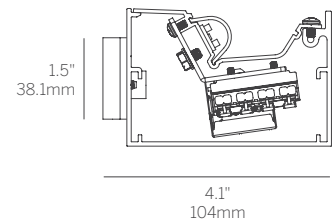

Shown with optional Surface Wall Mullion Mount (SWM) with Snap On Satin Diffuser (SSD)