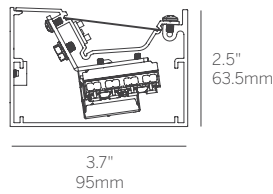

MOUNTING

Shown with Satin Clear Dust Cover (SDC)