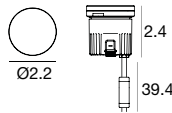

Orma Trimless Frosted | Path-Marker | powerLED

C.C. 1W DC - 350mA	Cct	lm S - D	Optic
Glass Alu E82667	M 2700	136 - 8	00 General -
	W 3000	145 - 8	
	N 4000	155 - 9	

Power supply options (remote only)

ECO30W-350	SOLO50W-350	SOLO100W-350
0-10V EldoLED ECOdrive 30W for 1-10 fixtures	0-10V EldoLED SOLOdrive 50W for 1-20 fixtures	0-10V EldoLED SOLOdrive 100W for 1-40 fixtures

C.V. 1.5W DC - 24 VDC	Cct	lm S - D	Optic
Glass Alu E82668	M 2700	136 - 8	00 General -
	W 3000	145 - 8	
	N 4000	155 - 9	

Power supply options (remote only)

OT96-D010	OT96-JBX
Osram, 10% 0-10V dim, 96W, 24VDC, 120-277VAC, supplied in a Dry location enclosure	Osram, Non-dim 24VDC, 120-277VAC, Wet location