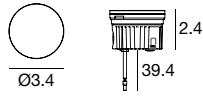

Orma Trimless Flush | Frosted | 3.4" Ø

C.C. 2W DC- 630mA	Cct	lm S - D	Optic
Glass Alu E82681	M 2700	249 - 15	00 General -
	W 3000	266 - 15	
	N 4000	284 - 16	

Power supply options (remote only)

ECO30W-630	SOLO50W-630	SOLO100W-630
0-10V EldoLED ECOdrive 30W for 1-10 fixtu es	0-10V EldoLED SOLOdrive 50W for 1-16 fixtu es	0-10V EldoLED SOLOdrive 100W for 1-32 fixtu es

C.V. 2.5W DC - 24 VDC	Cct	lm S - D	Optic
Glass Alu E82682	M 2700	249 - 15	00 General -
	W 3000	266 - 15	
	N 4000	284 - 16	

Power supply options (remote only)

OT96-D010	OT96-JBX
Osram, 10% 0-10V dim, 96W, 24VDC, 120-277VAC, supplied in a Dry location enclosure	Osram, Non-dim 24VDC, 120-277VAC, Wet location