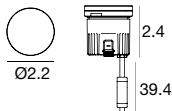

Orma Trimless Flush | Frosted | 0.9" Ø (CV)

C.V. 1.5W DC - 24 VDC	Cct	lm S - D	Optic
Glass Alu E82700	M 2700	136 - 12	00 General -
	W 3000	145 - 13	
	N 4000	155 - 14	

Power supply options (remote only)

OT96-D010	OT96-JBX
Osram, 10% 0-10V dim, 96W, 24VDC, 120-277VAC, supplied in a Dry location enclosure	Osram, Non-dim 24VDC, 120-277VAC, Wet location

Orma Trimless Flush | Frosted | 2.2" Ø

C.C. 1W DC - 350mA	Cct	lm S - D	Optic
Glass Alu E82667	M 2700	136 - 8	00 General -
	W 3000	145 - 8	
	N 4000	155 - 9	

Power supply options (remote only)

ECO30W-350	SOLO50W-350	SOLO100W-350
0-10V EldoLED ECOdrive 30W for 1-10 fixtu es	0-10V EldoLED SOLOdrive 50W for 1-20 fixtu es	0-10V EldoLED SOLOdrive 100W for 1-40 fixtu es