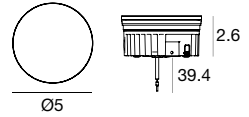

Orma Trimless Flush | Frosted | 5.0" Ø

C.C. 4W DC - 350mA	Cct	lm S - D	Optic
Glass Alu E82695	M 2700	490 - 50	00 General -
	W 3000	490 - 50	
	N 4000	529 - 54	

Power supply options (remote only)

ECO30W-350	SOLO50W-350	SOLO100W-220
0-10V EldoLED ECOdrive 30W for 1-3 fixtu es	0-10V EldoLED SOLOdrive 50W for 1-6 fixtu es	0-10V EldoLED SOLOdrive 100W for 1-12 fixtu es

C.V. 5W DC - 24 VDC	Cct	lm S - D	Optic
Glass Alu E82696	M 2700	490 - 50	00 General -
	W 3000	490 - 50	
	N 4000	529 - 54	

Power supply options (remote only)

OT96-D010	OT96-JBX
Osram, 10% 0-10V dim, 96W, 24VDC, 120-277VAC, supplied in a Dry location enclosure	Osram, Non-dim 24VDC, 120-277VAC, Wet location