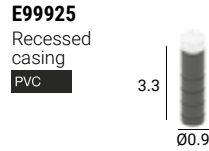

Orma Trimless Fixed | Up-Light | powerLED

C.C. 1W DC - 350mA	Cct	lm S - D	Optic
Glass Alu E82697	M 2700	136 - 71	20 Spot -
	W 3000	145 - 76	35 Flood -
	N 4000	155 - 81	

Power supply options (remote only)

ECO30W-350	SOLO50W-350	SOLO100W-350
0-10V EldoLED ECOdrive 30W for 1-10 fixtures	0-10V EldoLED SOLOdrive 50W for 1-20 fixtures	0-10V EldoLED SOLOdrive 100W for 1-40 fixtures

Orma Trimless Fixed | Up-Light | powerLED

C.V. 1.5W DC - 24 VDC	Cct	lm S - D	Optic
Glass Alu E82698	M 2700	136 - 71	20 Spot -
	W 3000	145 - 76	35 Flood -
	N 4000	155 - 81	

Power supply options (remote only)

OT96-D010	OT96-JBX
Osram, 10% 0-10V dim, 96W, 24VDC, 120-277VAC, supplied in a Dry location enclosure	Osram, Non-dim 24VDC, 120-277VAC, Wet location

Orma Trimless Fixed | Up-Light | powerLED

C.C. 4W DC - 350mA	Cct	lm S - D	Optic
Glass Alu E82657	M 2700	490 - 288	15 Spot -
Glass Alu E82658 HC	W 3000	490 - 288	25 Elliptical* -
Glass Alu E82659 DL	N 4000	529 - 311	30 Flood -
			60 W.Flood -

*Elliptical available with E82657 only.

Power supply options (remote only)

ECO30W-350	SOLO50W-350	SOLO100W-350
0-10V EldoLED ECOdrive 30W for 1-3 fixtures	0-10V EldoLED SOLOdrive 50W for 1-6 fixtures	0-10V EldoLED SOLOdrive 100W for 1-12 fixtures

C.V. 5W DC - 24 VDC	Cct	lm S - D	Optic
Glass Alu E82660	M 2700	490 - 288	15 Spot -
Glass Alu E82661 HC	W 3000	490 - 288	25 Elliptical* -
Glass Alu E82662 DL	N 4000	529 - 311	30 Flood -
			60 W.Flood -

*Elliptical available with E82660 only.

Power supply options (remote only)

OT96-D010	OT96-JBX
Osram, 10% 0-10V dim, 96W, 24VDC, 120-277VAC, supplied in a Dry location enclosure	Osram, Non-dim 24VDC, 120-277VAC, Wet location