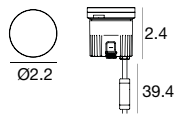

Orma Trimless Fixed | Up-Light | powerLED

C.C. 4W DC - 350mA	Cct	lm S - D	Optic
Glass Alu E82657	M 2700	490 - 288	15 Spot -
Glass Alu E82658 HC	W 3000	490 - 288	25 Elliptical* -
Glass Alu E82659 DL	N 4000	529 - 311	30 Flood -
			60 W.Flood -

*Elliptical available with E82657 only.

Power supply options (remote only)

ECO30W-350	SOLO50W-350	SOLO100W-350
0-10V EldoLED ECOdrive 30W for 1-3 fixtures	0-10V EldoLED SOLOdrive 50W for 1-6 fixtures	0-10V EldoLED SOLOdrive 100W for 1-12 fixtures

C.V. 5W DC - 24 VDC	Cct	lm S - D	Optic
Glass Alu E82660	M 2700	490 - 288	15 Spot -
Glass Alu E82661 HC	W 3000	490 - 288	25 Elliptical* -
Glass Alu E82662 DL	N 4000	529 - 311	30 Flood -
			60 W.Flood -

*Elliptical available with E82660 only.

Power supply options (remote only)

OT96-D010	OT96-JBX
Osram, 10% 0-10V dim, 96W, 24VDC, 120-277VAC, supplied in a Dry location enclosure	Osram, Non-dim 24VDC, 120-277VAC, Wet location