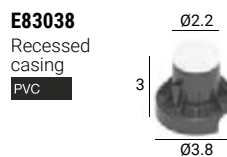

Delivered lumens shown are for 35 Flood, 30 Flood or 00 General optic and without glare control (HC or DL).
Rated for temporary submersion up to 15' depth for up to a maximum of 1 hr and 30 min.
NOT suitable for submersible installations.
Inter-lux reserves the right to make technical changes without notice.