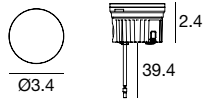

Orma Trimless Fixed | Up-Light | ArrayLED