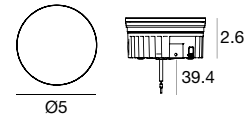

Orma Trimless Fixed | Up-Light | ArrayLED

C.C. 12W - 350mA	Cct	lm S - D	Optic
Glass Alu E82683	M 2700	1724 - 1365	15 Spot -
Glass Alu E82684 HC	W 3000	1724 - 1365	30 Flood -
Glass Alu E82685 DL	N 4000	1854 - 1466	60 W.Flood -

Power supply options (remote only)

ECO30W-350	SOLO50W-350	SOLO100W-220
0-10V EldoLED ECOdrive 30W for 1 fixture	0-10V EldoLED SOLOdrive 50W for 1-2 fixtures	0-10V EldoLED SOLOdrive 100W for 1-4 fixtures