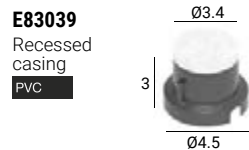

Power supply options (remote only)

OT96-D010	OT96-JBX
Osram, 10% 0-10V dim, 96W, 24VDC, 120-277VAC, supplied in a Dry location enclosure	Osram, Non-dim 24VDC, 120-277VAC, Wet location