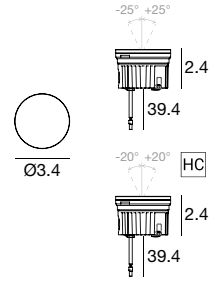

Orma Trimless Adjustable | Up-Light | ArrayLED

C.C. 8W DC - 220mA	Cct	lm S - D	Optic
Glass Alu E82675	M 2700	1080 - 693	15 Spot -
Glass Alu E82676 HC	W 3000	1126 - 722	30 Flood -
	N 4000	1188 - 763	60 W.Flood -

Power supply options (remote only)

ECO30W-220	SOLO50W-220	SOLO100W-220
0-10V EldoLED ECOdrive 30W for 1 fixture	0-10V EldoLED SOLOdrive 50W for 1-2 fixtures	0-10V EldoLED SOLOdrive 100W for 1-4 fixtures

C.V. 9W DC - 24 VDC	Cct	lm S - D	Optic
Glass Alu E82677	M 2700	1193 - 693	15 Spot -
Glass Alu E82678 HC	W 3000	1244 - 722	30 Flood -
	N 4000	1313 - 763	60 W.Flood -

Power supply options (remote only)

OT96-D010	OT96-JBX
Osram, 10% 0-10V dim, 96W, 24VDC, 120-277VAC, supplied in a Dry location enclosure	Osram, Non-dim 24VDC, 120-277VAC, Wet location