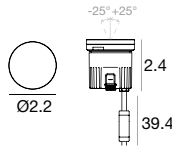

Orma Trimless Adjustable | Up-Light | powerLED

C.C. 4W DC - 350mA	Cct	lm S - D	Optic
Glass Alu E82663	M 2700	490 - 288	15 Spot -
	W 3000	490 - 288	30 Flood -
	N 4000	529 - 311	60 W.Flood -

Power supply options (remote only)