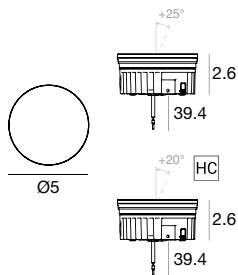

Orma Trimless Adjustable | Up-Light | ArrayLED

C.C. 12W DC - 350mA	Cct	Im S - D	Optic
Glass Alu E82689	M 2700	1724 - 1203	15 Spot -
Glass Alu E82690 HC	W 3000	1724 - 1203	30 Flood -
	N 4000	1854 - 1292	60 W.Flood -

Power supply options (remote only)

ECO30W-350	SOLO50W-350	SOLO100W-350
0-10V EldoLED ECOdrive 30W for 1 fixture	0-10V EldoLED SOLOdrive 50W for 1-2 fixtures	0-10V EldoLED SOLOdrive 100W for 1-4 fixtures