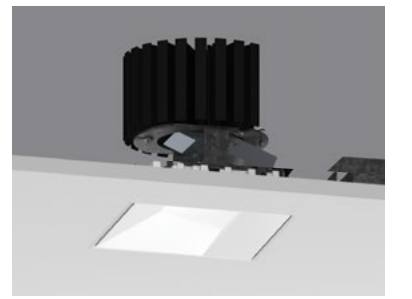

Downlight
Square Regressed
Cone Cover
100SPTDLF-RPT-SRC*

Downlight
Round Regressed
Pinhole Cover
100RPTDLF-RPT-RRP

Downlight
Square Regressed
Pinhole Cover
100SPTDLF-RPT-SRP

Adjustable
Round Regressed
Cone Cover
100RPTDLA-RPT-RRC*

Adjustable
Square Regressed
Cone Cover
100SPTDLA-RPT-SRC*

Adjustable
Round Regressed
Pinhole Cover
100RPTDLA-RPT-RRP

Adjustable
Square Regressed
Pinhole Cover
100SPTDLA-RPT-SRP

Adjustable
Round Asymmetric Cover
100RPTDLA-RPT-RAC*

Adjustable
Square Asymmetric Cover
100SPTDLA-RPT-SAC*

Wall Wash
Round Asymmetric Cover
and Shift Lens
100RPTDLWW-RPT-RWW*

Wall Wash
Square Asymmetric Cover
and Shift Lens
100SPTDLWW-RPT-SWW*

ProTools DLX 8, 16, 32, 41, Zoom 19-31

Downlight
Round Regressed
Cone Cover
100RPTDLX-RPT-RCC*

Adjustable / Narrow
Round Regressed
Cone Cover
100RPTDLX-RPT-RCC*

Downlight
Square Regressed
Cone Cover
100SPTDLX-RPT-SRC*

Adjustable / Narrow
Square Regressed
Cone Cover
100SPTDLX-RPT-SRC*