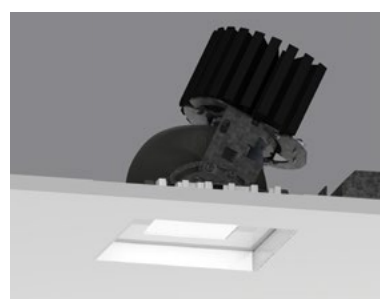

Downlight
Square Regressed
Cone Cover
100SPTDLF-RPT-SRC*

Downlight
Round Regressed
Pinhole Cover
100RPTDLF-RPT-RRP

Downlight
Square Regressed
Pinhole Cover
100SPTDLF-RPT-SRP

Adjustable
Round Regressed
Cone Cover
100RPTDLA-RPT-RRC*

Adjustable
Square Regressed
Cone Cover
100SPTDLA-RPT-SRC*

Adjustable
Round Regressed
Pinhole Cover
100RPTDLA-RPT-RRP

Adjustable
Square Regressed
Pinhole Cover
100SPTDLA-RPT-SRP

Adjustable
Round Asymmetric Cover
100RPTDLA-RPT-RAC*

Downlight
Round Regressed
Cone Cover
100RPTDLX-RPT-RCC*

Adjustable / Narrow
Round Regressed
Cone Cover
100RPTDLX-RPT-RCC*

Downlight
Square Regressed
Cone Cover
100SPTDLX-RPT-SRC*

Adjustable / Narrow
Square Regressed
Cone Cover
100SPTDLX-RPT-SRC*

Downlight
Round Regressed
Pinhole Cover
100RPTDLX-RPT-RRP

Adjustable / Narrow
Round Regressed
Pinhole Cover
100RPTDLX-RPT-RRP

Downlight
Square Regressed
Pinhole Cover
100SPTDLX-RPT-SRP

Adjustable / Narrow
Square Regressed
Pinhole Cover
100SPTDLX-RPT-SRP