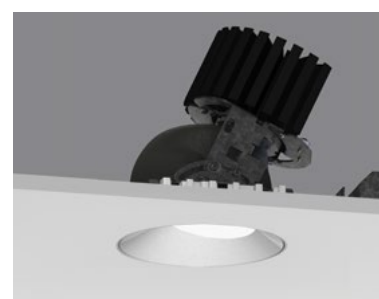

Downlight
Square Regressed
Cone Cover
100SPTDLF-RPT-SRC*

Downlight
Round Regressed
Pinhole Cover
100RPTDLF-RPT-RRP

Downlight
Square Regressed
Pinhole Cover
100SPTDLF-RPT-SRP

Adjustable
Round Regressed
Cone Cover
100RPTDLA-RPT-RRC*

Downlight
Round Regressed
Cone Cover
100RPTDLX-RPT-RCC*

Adjustable / Narrow
Round Regressed
Cone Cover
100RPTDLX-RPT-RCC*

Downlight
Square Regressed
Cone Cover
100SPTDLX-RPT-SRC*

Adjustable / Narrow
Square Regressed
Cone Cover
100SPTDLX-RPT-SRC*

Downlight
Round Regressed
Pinhole Cover
100RPTDLX-RPT-RRP

Adjustable / Narrow
Round Regressed
Pinhole Cover
100RPTDLX-RPT-RRP

Downlight
Square Regressed
Pinhole Cover
100SPTDLX-RPT-SRP

Adjustable / Narrow
Square Regressed
Pinhole Cover
100SPTDLX-RPT-SRP

Downlight
Round Asymmetric Cover
100RPTDLX-RPT-RAC*

Adjustable / Narrow
Round Asymmetric Cover
100RPTDLX-RPT-RAC*

Downlight
Square Asymmetric Cover
100SPTDLX-RPT-SAC*

Adjustable / Narrow
Square Asymmetric Cover
100SPTDLX-RPT-SAC*