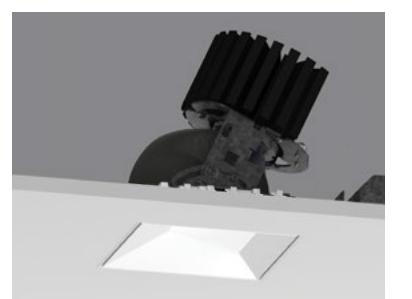

Downlight
Round Regressed
Pinhole Cover
100RPTD-RPT-RRP

Downlight
Square Regressed
Pinhole Cover
100SPTD-RPT-SRP

ProTools DL 16°, 32°, 41°, Wall Wash

Downlight
Round Regressed
Cone Cover
100RPTDLF-RPT-RRC*

Downlight
Round Regressed
Cone Cover
100RPTDLX-RPT-RCC*

Adjustable / Narrow
Round Regressed
Cone Cover
100RPTDLX-RPT-RCC*

Downlight
Square Regressed
Cone Cover
100SPTDLX-RPT-SRC*

Adjustable / Narrow
Square Regressed
Cone Cover
100SPTDLX-RPT-SRC*

Downlight
Round Regressed
Pinhole Cover
100RPTDLX-RPT-RRP

Adjustable / Narrow
Round Regressed
Pinhole Cover
100RPTDLX-RPT-RRP

Downlight
Square Regressed
Pinhole Cover
100SPTDLX-RPT-SRP

Adjustable / Narrow
Square Regressed
Pinhole Cover
100SPTDLX-RPT-SRP

Downlight
Round Asymmetric Cover
100RPTDLX-RPT-RAC*

Adjustable / Narrow
Round Asymmetric Cover
100RPTDLX-RPT-RAC*

Downlight
Square Asymmetric Cover
100SPTDLX-RPT-SAC*

Adjustable / Narrow
Square Asymmetric Cover
100SPTDLX-RPT-SAC*