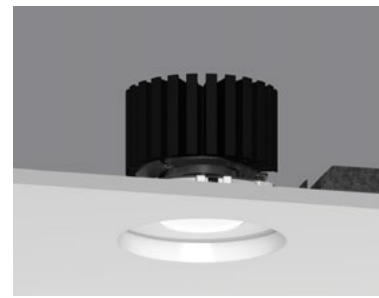

ProTools D General Illumination

Downlight
Round Flush Diffuser
100RPTD-RPT-FROD

Downlight
Square Flush Diffuser
100SPTD-RPT-FSOD

Downlight
Round Regressed
Cone Cover
100RPTD-RPT-RRC*

Downlight
Square Regressed
Cone Cover
100SPTD-RPT-SRC*

Downlight
Round Regressed
Pinhole Cover
100RPTD-RPT-RRP

Downlight
Square Regressed
Pinhole Cover
100SPTD-RPT-SRP

ProTools DL 16°, 32°, 41°, Wall Wash

Downlight
Round Regressed
Cone Cover
100RPTDLF-RPT-RRC*

Downlight
Square Regressed
Cone Cover
100SPTDLF-RPT-SRC*

Downlight
Round Regressed
Pinhole Cover
100RPTDLF-RPT-RRP

Downlight
Square Regressed
Pinhole Cover
100SPTDLF-RPT-SRP

Adjustable
Round Regressed
Cone Cover
100RPTDLA-RPT-RRC*

Adjustable
Square Regressed
Cone Cover
100SPTDLA-RPT-SRC*

Adjustable
Round Regressed
Pinhole Cover
100RPTDLA-RPT-RRP

Adjustable
Square Regressed
Pinhole Cover
100SPTDLA-RPT-SRP

Adjustable
Round Asymmetric Cover
100RPTDLA-RPT-RAC*