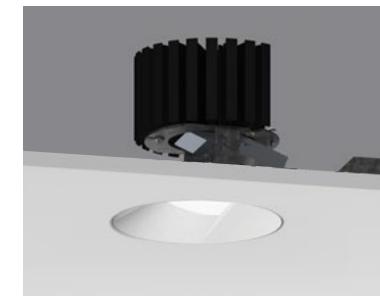

Downlight
Square Regressed
Cone Cover
100SPTDLF-RPT-SRC*

Downlight
Round Regressed
Pinhole Cover
100RPTDLF-RPT-RRP

Downlight
Square Regressed
Pinhole Cover
100SPTDLF-RPT-SRP

Adjustable
Round Regressed
Cone Cover
100RPTDLA-RPT-RRC*

Adjustable
Square Regressed
Cone Cover
100SPTDLA-RPT-SRC*

Adjustable
Round Regressed
Pinhole Cover
100RPTDLA-RPT-RRP

Adjustable
Square Regressed
Pinhole Cover
100SPTDLA-RPT-SRP

Adjustable
Round Asymmetric Cover
100RPTDLA-RPT-RAC*

Adjustable
Square Asymmetric Cover
100SPTDLA-RPT-SAC*

Wall Wash
Round Asymmetric Cover
and Shift Lens
100RPTDLWW-RPT-RWW*

Wall Wash
Square Asymmetric Cover
and Shift Lens
100SPTDLWW-RPT-SWW*

ProTools DLX 8, 16, 32, 41, Zoom 19-31

Downlight
Round Regressed
Cone Cover
100RPTDLX-RPT-RCC*

Adjustable / Narrow
Round Regressed
Cone Cover
100RPTDLX-RPT-RCC*

Downlight
Square Regressed
Cone Cover
100SPTDLX-RPT-SRC*

Adjustable / Narrow
Square Regressed
Cone Cover
100SPTDLX-RPT-SRC*