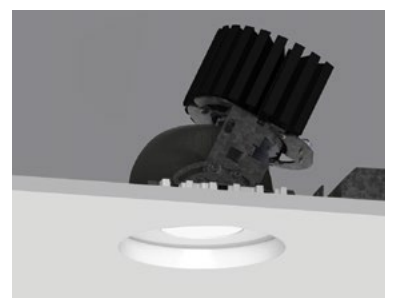

Downlight
Square Regressed
Cone Cover
100SPTDLF-RPT-SRC*

Downlight
Round Regressed
Pinhole Cover
100RPTDLF-RPT-RRP

Downlight
Square Regressed
Pinhole Cover
100SPTDLF-RPT-SRP

Adjustable
Round Regressed
Cone Cover
100RPTDLA-RPT-RRC*

Adjustable
Square Regressed
Cone Cover
100SPTDLA-RPT-SRC*

Adjustable
Round Regressed
Pinhole Cover
100RPTDLA-RPT-RRP

Adjustable
Square Regressed
Pinhole Cover
100SPTDLA-RPT-SRP

Adjustable
Round Asymmetric Cover
100RPTDLA-RPT-RAC*

Downlight
Round Regressed
Cone Cover
100RPTDLX-RPT-RCC*

Adjustable / Narrow
Round Regressed
Cone Cover
100RPTDLX-RPT-RCC*

Downlight
Square Regressed
Cone Cover
100SPTDLX-RPT-SRC*

Adjustable / Narrow
Square Regressed
Cone Cover
100SPTDLX-RPT-SRC*

Downlight
Round Regressed
Pinhole Cover
100RPTDLX-RPT-RRP

Adjustable / Narrow
Round Regressed
Pinhole Cover
100RPTDLX-RPT-RRP

Downlight
Square Regressed
Pinhole Cover
100SPTDLX-RPT-SRP

Adjustable / Narrow
Square Regressed
Pinhole Cover
100SPTDLX-RPT-SRP