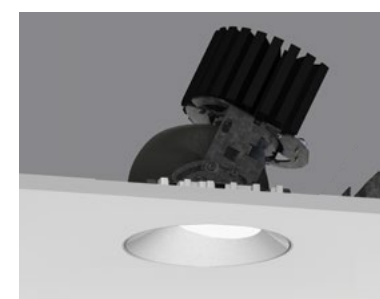

Downlight
Square Regressed
Cone Cover
100SPTDLF-RPT-SRC*

Downlight
Round Regressed
Pinhole Cover
100RPTDLF-RPT-RRP

Downlight
Square Regressed
Pinhole Cover
100SPTDLF-RPT-SRP

Adjustable
Round Regressed
Cone Cover
100RPTDLA-RPT-RRC*

Downlight
Round Regressed
Cone Cover
100RPTDLX-RPT-RCC*

Adjustable / Narrow
Round Regressed
Cone Cover
100RPTDLX-RPT-RCC*

Downlight
Square Regressed
Cone Cover
100SPTDLX-RPT-SRC*

Adjustable / Narrow
Square Regressed
Cone Cover
100SPTDLX-RPT-SRC*

Downlight
Round Regressed
Pinhole Cover
100RPTDLX-RPT-RRP

Adjustable / Narrow
Round Regressed
Pinhole Cover
100RPTDLX-RPT-RRP

Downlight
Square Regressed
Pinhole Cover
100SPTDLX-RPT-SRP

Adjustable / Narrow
Square Regressed
Pinhole Cover
100SPTDLX-RPT-SRP

Downlight
Round Asymmetric Cover
100RPTDLX-RPT-RAC*

Adjustable / Narrow
Round Asymmetric Cover
100RPTDLX-RPT-RAC*

Downlight
Square Asymmetric Cover
100SPTDLX-RPT-SAC*

Adjustable / Narrow
Square Asymmetric Cover
100SPTDLX-RPT-SAC*