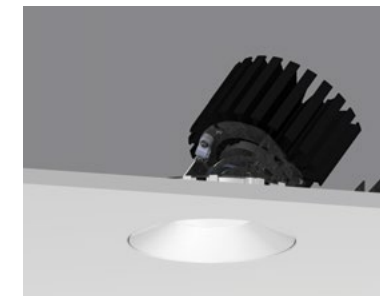

ProTools D General Illumination

Downlight
Round Flush Diffuser
100RPTD-RPT-FROD

Downlight
Square Flush Diffuser
100SPTD-RPT-FSOD

Downlight
Round Regressed
Cone Cover
100RPTD-RPT-RRC*

Downlight
Square Regressed
Cone Cover
100SPTD-RPT-SRC*

Downlight
Round Regressed
Pinhole Cover
100RPTD-RPT-RRP

Downlight
Square Regressed
Pinhole Cover
100SPTD-RPT-SRP

ProTools DL 16°, 32°, 41°, Wall Wash

Downlight
Round Regressed
Cone Cover
100RPTDLF-RPT-RRC*

Downlight
Square Regressed
Cone Cover
100SPTDLF-RPT-SRC*

Downlight
Round Regressed
Pinhole Cover
100RPTDLF-RPT-RRP

Downlight
Square Regressed
Pinhole Cover
100SPTDLF-RPT-SRP

Adjustable
Round Regressed
Cone Cover
100RPTDLA-RPT-RRC*

Adjustable
Square Regressed
Cone Cover
100SPTDLA-RPT-SRC*

Adjustable
Round Regressed
Pinhole Cover
100RPTDLA-RPT-RRP

Adjustable
Square Regressed
Pinhole Cover
100SPTDLA-RPT-SRP

Adjustable
Round Asymmetric Cover
100RPTDLA-RPT-RAC*