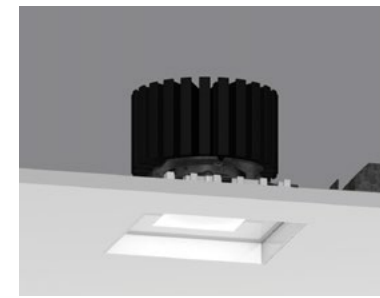

ProTools D General Illumination

Downlight
Round Flush Diffuser
100RPTD-RPT-FROD

Downlight
Square Flush Diffuser
100SPTD-RPT-FSOD

Downlight
Round Regressed
Cone Cover
100RPTD-RPT-RRC*

Downlight
Square Regressed
Cone Cover
100SPTD-RPT-SRC*

Downlight
Round Regressed
Pinhole Cover
100RPTD-RPT-RRP

Downlight
Square Regressed
Pinhole Cover
100SPTD-RPT-SRP

ProTools DL 16°, 32°, 41°, Wall Wash

Downlight
Round Regressed
Cone Cover
100RPTDLF-RPT-RRC*

Downlight
Square Regressed
Cone Cover
100SPTDLF-RPT-SRC*

Downlight
Round Regressed
Pinhole Cover
100RPTDLF-RPT-RRP

Downlight
Square Regressed
Pinhole Cover
100SPTDLF-RPT-SRP

Adjustable
Round Regressed
Cone Cover
100RPTDLA-RPT-RRC*

Adjustable
Square Regressed
Cone Cover
100SPTDLA-RPT-SRC*

Adjustable
Round Regressed
Pinhole Cover
100RPTDLA-RPT-RRP

Adjustable
Square Regressed
Pinhole Cover
100SPTDLA-RPT-SRP

Adjustable
Round Asymmetric Cover
100RPTDLA-RPT-RAC*