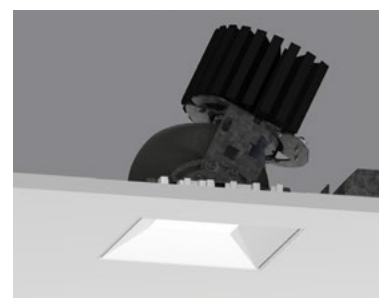

Adjustable
Square Regressed
Cone Cover
100SPTDLA-RPT-SRC*

Adjustable
Round Regressed
Pinhole Cover
100RPTDLA-RPT-RRP

Adjustable
Square Regressed
Pinhole Cover
100SPTDLA-RPT-SRP

Adjustable
Round Asymmetric Cover
100RPTDLA-RPT-RAC*

Adjustable
Square Asymmetric Cover
100SPTDLA-RPT-SAC*

Wall Wash
Round Asymmetric Cover
and Shift Lens
100RPTDLWW-RPT-RWW*

Wall Wash
Square Asymmetric Cover
and Shift Lens
100SPTDLWW-RPT-SWW*

ProTools DLX 8, 16, 32, 41, Zoom 19-31

Downlight
Round Regressed
Cone Cover
100RPTDLX-RPT-RCC*

Adjustable / Narrow
Round Regressed
Cone Cover
100RPTDLX-RPT-RCC*

Downlight
Square Regressed
Cone Cover
100SPTDLX-RPT-SRC*

Adjustable / Narrow
Square Regressed
Cone Cover
100SPTDLX-RPT-SRC*

Downlight
Round Regressed
Pinhole Cover
100RPTDLX-RPT-RRP

Adjustable / Narrow
Round Regressed
Pinhole Cover
100RPTDLX-RPT-RRP

Downlight
Square Regressed
Pinhole Cover
100SPTDLX-RPT-SRP

Adjustable / Narrow
Square Regressed
Pinhole Cover
100SPTDLX-RPT-SRP