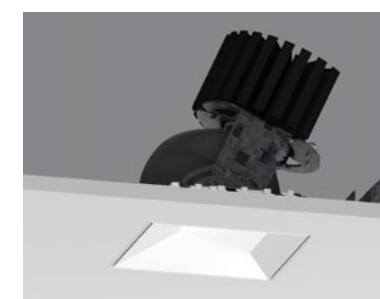

Downlight
Round Regressed
Pinhole Cover
100RPTD-RPT-RRP

Downlight
Square Regressed
Pinhole Cover
100SPTD-RPT-SRP

ProTools DL 16°, 32°, 41°, Wall Wash

Downlight
Round Regressed
Cone Cover
100RPTDLF-RPT-RRC*

Downlight
Round Regressed
Cone Cover
100RPTDLX-RPT-RCC*

Adjustable / Narrow
Round Regressed
Cone Cover
100RPTDLX-RPT-RCC*

Downlight
Square Regressed
Cone Cover
100SPTDLX-RPT-SRC*

Adjustable / Narrow
Square Regressed
Cone Cover
100SPTDLX-RPT-SRC*

Downlight
Round Regressed
Pinhole Cover
100RPTDLX-RPT-RRP

Adjustable / Narrow
Round Regressed
Pinhole Cover
100RPTDLX-RPT-RRP

Downlight
Square Regressed
Pinhole Cover
100SPTDLX-RPT-SRP

Adjustable / Narrow
Square Regressed
Pinhole Cover
100SPTDLX-RPT-SRP

Downlight
Round Asymmetric Cover
100RPTDLX-RPT-RAC*

Adjustable / Narrow
Round Asymmetric Cover
100RPTDLX-RPT-RAC*

Downlight
Square Asymmetric Cover
100SPTDLX-RPT-SAC*

Adjustable / Narrow
Square Asymmetric Cover
100SPTDLX-RPT-SAC*