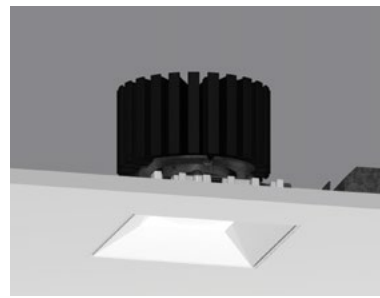

ProTools D General Illumination

Downlight
Round Flush Diffuser
100RPTD-RPT-FROD

Downlight
Square Flush Diffuser
100SPTD-RPT-FSOD

Downlight
Round Regressed
Cone Cover
100RPTD-RPT-RRC*

Downlight
Square Regressed
Cone Cover
100SPTD-RPT-SRC*

Downlight
Round Regressed
Pinhole Cover
100RPTD-RPT-RRP

Downlight
Square Regressed
Pinhole Cover
100SPTD-RPT-SRP

ProTools DL 16°, 32°, 41°, Wall Wash

Downlight
Round Regressed
Cone Cover
100RPTDLF-RPT-RRC*

Downlight
Square Regressed
Cone Cover
100SPTDLF-RPT-SRC*

Downlight
Round Regressed
Pinhole Cover
100RPTDLF-RPT-RRP

Downlight
Square Regressed
Pinhole Cover
100SPTDLF-RPT-SRP

Adjustable
Round Regressed
Cone Cover
100RPTDLA-RPT-RRC*

Adjustable
Square Regressed
Cone Cover
100SPTDLA-RPT-SRC*

Adjustable
Round Regressed
Pinhole Cover
100RPTDLA-RPT-RRP

Adjustable
Square Regressed
Pinhole Cover
100SPTDLA-RPT-SRP

Adjustable
Round Asymmetric Cover
100RPTDLA-RPT-RAC*