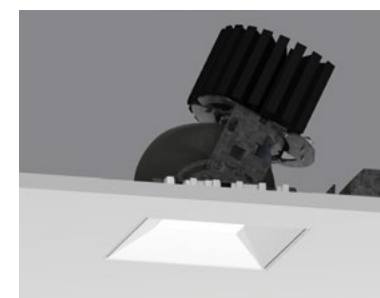

Adjustable
Square Regressed
Cone Cover
100SPTDLA-RPT-SRC*

Adjustable
Round Regressed
Pinhole Cover
100RPTDLA-RPT-RRP

Adjustable
Square Regressed
Pinhole Cover
100SPTDLA-RPT-SRP

Adjustable
Round Asymmetric Cover
100RPTDLA-RPT-RAC*

Adjustable
Square Asymmetric Cover
100SPTDLA-RPT-SAC*

Wall Wash
Round Asymmetric Cover
and Shift Lens
100RPTDLWW-RPT-RWW*

Wall Wash
Square Asymmetric Cover
and Shift Lens
100SPTDLWW-RPT-SWW*

ProTools DLX 8, 16, 32, 41, Zoom 19-31

Downlight
Round Regressed
Cone Cover
100RPTDLX-RPT-RCC*

Adjustable / Narrow
Round Regressed
Cone Cover
100RPTDLX-RPT-RCC*

Downlight
Square Regressed
Cone Cover
100SPTDLX-RPT-SRC*

Adjustable / Narrow
Square Regressed
Cone Cover
100SPTDLX-RPT-SRC*

Downlight
Round Regressed
Pinhole Cover
100RPTDLX-RPT-RRP

Adjustable / Narrow
Round Regressed
Pinhole Cover
100RPTDLX-RPT-RRP

Downlight
Square Regressed
Pinhole Cover
100SPTDLX-RPT-SRP

Adjustable / Narrow
Square Regressed
Pinhole Cover
100SPTDLX-RPT-SRP