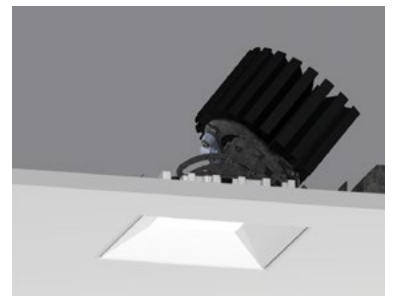

Downlight
Round Regressed
Pinhole Cover
100RPTD-RPT-RRP

Downlight
Square Regressed
Pinhole Cover
100SPTD-RPT-SRP

ProTools DL 16°, 32°, 41°, Wall Wash

Downlight
Round Regressed
Cone Cover
100RPTDLF-RPT-RRC*

Downlight
Square Regressed
Cone Cover
100SPTDLF-RPT-SRC*

Downlight
Round Regressed
Pinhole Cover
100RPTDLF-RPT-RRP

Downlight
Square Regressed
Pinhole Cover
100SPTDLF-RPT-SRP

Adjustable
Round Regressed
Cone Cover
100RPTDLA-RPT-RRC*

Adjustable
Square Regressed
Cone Cover
100SPTDLA-RPT-SRC*

Adjustable
Round Regressed
Pinhole Cover
100RPTDLA-RPT-RRP

Adjustable
Square Regressed
Pinhole Cover
100SPTDLA-RPT-SRP

Adjustable
Round Asymmetric Cover
100RPTDLA-RPT-RAC*

Downlight
Round Regressed
Cone Cover
100RPTDLX-RPT-RCC*

Adjustable / Narrow
Round Regressed
Cone Cover
100RPTDLX-RPT-RCC*

Downlight
Square Regressed
Cone Cover
100SPTDLX-RPT-SRC*

Adjustable / Narrow
Square Regressed
Cone Cover
100SPTDLX-RPT-SRC*