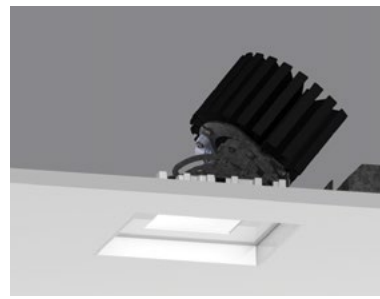

Downlight
Round Regressed
Pinhole Cover
100RPTD-RPT-RRP

Downlight
Square Regressed
Pinhole Cover
100SPTD-RPT-SRP

ProTools DL 16°, 32°, 41°, Wall Wash

Downlight
Round Regressed
Cone Cover
100RPTDLF-RPT-RRC*

Downlight
Square Regressed
Cone Cover
100SPTDLF-RPT-SRC*

Downlight
Round Regressed
Pinhole Cover
100RPTDLF-RPT-RRP

Downlight
Square Regressed
Pinhole Cover
100SPTDLF-RPT-SRP

Adjustable
Round Regressed
Cone Cover
100RPTDLA-RPT-RRC*

Adjustable
Square Regressed
Cone Cover
100SPTDLA-RPT-SRC*

Adjustable
Round Regressed
Pinhole Cover
100RPTDLA-RPT-RRP

Adjustable
Square Regressed
Pinhole Cover
100SPTDLA-RPT-SRP

Adjustable
Round Asymmetric Cover
100RPTDLA-RPT-RAC*

Downlight
Round Regressed
Cone Cover
100RPTDLX-RPT-RCC*

Adjustable / Narrow
Round Regressed
Cone Cover
100RPTDLX-RPT-RCC*

Downlight
Square Regressed
Cone Cover
100SPTDLX-RPT-SRC*

Adjustable / Narrow
Square Regressed
Cone Cover
100SPTDLX-RPT-SRC*