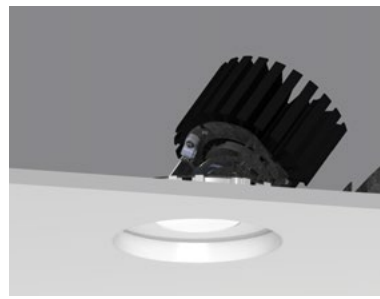

Downlight
Round Regressed
Pinhole Cover
100RPTD-RPT-RRP

Downlight
Square Regressed
Pinhole Cover
100SPTD-RPT-SRP

ProTools DL 16°, 32°, 41°, Wall Wash

Downlight
Round Regressed
Cone Cover
100RPTDLF-RPT-RRC*

Downlight
Square Regressed
Cone Cover
100SPTDLF-RPT-SRC*

Downlight
Round Regressed
Pinhole Cover
100RPTDLF-RPT-RRP

Downlight
Square Regressed
Pinhole Cover
100SPTDLF-RPT-SRP

Adjustable
Round Regressed
Cone Cover
100RPTDLA-RPT-RRC*

Adjustable
Square Regressed
Cone Cover
100SPTDLA-RPT-SRC*

Adjustable
Round Regressed
Pinhole Cover
100RPTDLA-RPT-RRP

Adjustable
Square Regressed
Pinhole Cover
100SPTDLA-RPT-SRP

Adjustable
Round Asymmetric Cover
100RPTDLA-RPT-RAC*

Downlight
Round Regressed
Cone Cover
100RPTDLX-RPT-RCC*

Adjustable / Narrow
Round Regressed
Cone Cover
100RPTDLX-RPT-RCC*

Downlight
Square Regressed
Cone Cover
100SPTDLX-RPT-SRC*

Adjustable / Narrow
Square Regressed
Cone Cover
100SPTDLX-RPT-SRC*