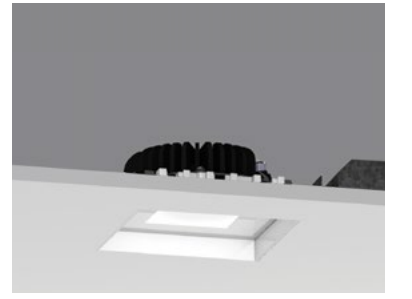

ProTools D General Illumination

Downlight
Round Flush Diffuser
100RPTD-RPT-FROD

Downlight
Square Flush Diffuser
100SPTD-RPT-FSOD

Downlight
Round Regressed
Cone Cover
100RPTD-RPT-RRC*

Downlight
Square Regressed
Cone Cover
100SPTD-RPT-SRC*

Downlight
Round Regressed
Pinhole Cover
100RPTD-RPT-RRP

Downlight
Square Regressed
Pinhole Cover
100SPTD-RPT-SRP

ProTools DL 16°, 32°, 41°, Wall Wash

Downlight
Round Regressed
Cone Cover
100RPTDLF-RPT-RRC*

Downlight
Square Regressed
Cone Cover
100SPTDLF-RPT-SRC*

Downlight
Round Regressed
Pinhole Cover
100RPTDLF-RPT-RRP

Downlight
Square Regressed
Pinhole Cover
100SPTDLF-RPT-SRP

Adjustable
Round Regressed
Cone Cover
100RPTDLA-RPT-RRC*

Adjustable
Square Regressed
Cone Cover
100SPTDLA-RPT-SRC*

Adjustable
Round Regressed
Pinhole Cover
100RPTDLA-RPT-RRP

Adjustable
Square Regressed
Pinhole Cover
100SPTDLA-RPT-SRP

Adjustable
Round Asymmetric Cover
100RPTDLA-RPT-RAC*