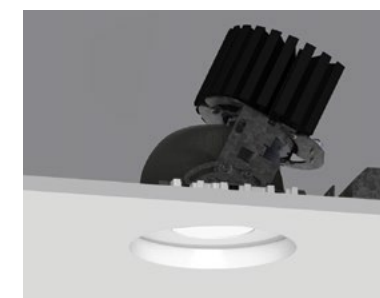

Downlight
Square Regressed
Cone Cover
100SPTDLF-RPT-SRC*

Downlight
Round Regressed
Pinhole Cover
100RPTDLF-RPT-RRP

Downlight
Square Regressed
Pinhole Cover
100SPTDLF-RPT-SRP

Adjustable
Round Regressed
Cone Cover
100RPTDLA-RPT-RRC*

Adjustable
Square Regressed
Cone Cover
100SPTDLA-RPT-SRC*

Adjustable
Round Regressed
Pinhole Cover
100RPTDLA-RPT-RRP

Adjustable
Square Regressed
Pinhole Cover
100SPTDLA-RPT-SRP

Adjustable
Round Asymmetric Cover
100RPTDLA-RPT-RAC*

Downlight
Round Regressed
Cone Cover
100RPTDLX-RPT-RCC*

Adjustable / Narrow
Round Regressed
Cone Cover
100RPTDLX-RPT-RCC*

Downlight
Square Regressed
Cone Cover
100SPTDLX-RPT-SRC*

Adjustable / Narrow
Square Regressed
Cone Cover
100SPTDLX-RPT-SRC*

Downlight
Round Regressed
Pinhole Cover
100RPTDLX-RPT-RRP

Adjustable / Narrow
Round Regressed
Pinhole Cover
100RPTDLX-RPT-RRP

Downlight
Square Regressed
Pinhole Cover
100SPTDLX-RPT-SRP

Adjustable / Narrow
Square Regressed
Pinhole Cover
100SPTDLX-RPT-SRP