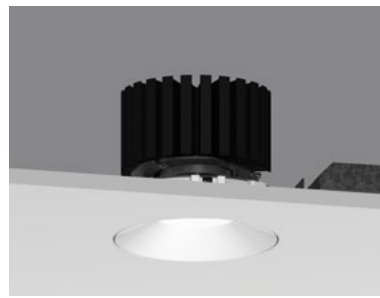

ProTools D General Illumination

Downlight
Round Flush Diffuser
100RPTD-RPT-FROD

Downlight
Square Flush Diffuser
100SPTD-RPT-FSOD

Downlight
Round Regressed
Cone Cover
100RPTD-RPT-RRC*

Downlight
Square Regressed
Cone Cover
100SPTD-RPT-SRC*

Downlight
Round Regressed
Pinhole Cover
100RPTD-RPT-RRP

Downlight
Square Regressed
Pinhole Cover
100SPTD-RPT-SRP

ProTools DL 16°, 32°, 41°, Wall Wash

Downlight
Round Regressed
Cone Cover
100RPTDLF-RPT-RRC*

Downlight
Square Regressed
Cone Cover
100SPTDLF-RPT-SRC*

Downlight
Round Regressed
Pinhole Cover
100RPTDLF-RPT-RRP

Downlight
Square Regressed
Pinhole Cover
100SPTDLF-RPT-SRP

Adjustable
Round Regressed
Cone Cover
100RPTDLA-RPT-RRC*

Adjustable
Square Regressed
Cone Cover
100SPTDLA-RPT-SRC*

Adjustable
Round Regressed
Pinhole Cover
100RPTDLA-RPT-RRP

Adjustable
Square Regressed
Pinhole Cover
100SPTDLA-RPT-SRP

Adjustable
Round Asymmetric Cover
100RPTDLA-RPT-RAC*