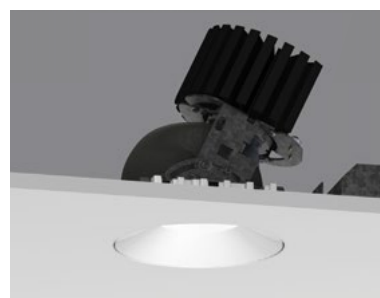

Adjustable
Square Regressed
Cone Cover
100SPTDLA-RPT-SRC*

Adjustable
Round Regressed
Pinhole Cover
100RPTDLA-RPT-RRP

Adjustable
Square Regressed
Pinhole Cover
100SPTDLA-RPT-SRP

Adjustable
Round Asymmetric Cover
100RPTDLA-RPT-RAC*

Adjustable
Square Asymmetric Cover
100SPTDLA-RPT-SAC*

Wall Wash
Round Asymmetric Cover
and Shift Lens
100RPTDLWW-RPT-RWW*

Wall Wash
Square Asymmetric Cover
and Shift Lens
100SPTDLWW-RPT-SWW*

ProTools DLX 8, 16, 32, 41, Zoom 19-31

Downlight
Round Regressed
Cone Cover
100RPTDLX-RPT-RCC*

Adjustable / Narrow
Round Regressed
Cone Cover
100RPTDLX-RPT-RCC*

Downlight
Square Regressed
Cone Cover
100SPTDLX-RPT-SRC*

Adjustable / Narrow
Square Regressed
Cone Cover
100SPTDLX-RPT-SRC*

Downlight
Round Regressed
Pinhole Cover
100RPTDLX-RPT-RRP

Adjustable / Narrow
Round Regressed
Pinhole Cover
100RPTDLX-RPT-RRP

Downlight
Square Regressed
Pinhole Cover
100SPTDLX-RPT-SRP

Adjustable / Narrow
Square Regressed
Pinhole Cover
100SPTDLX-RPT-SRP