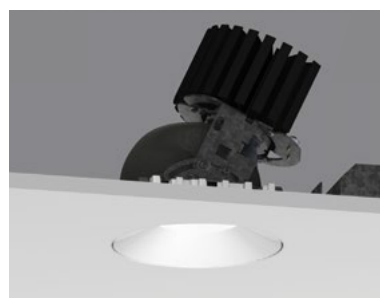

Adjustable
Square Regressed
Cone Cover
100SPTDLA-RPT-SRC*

Adjustable
Round Regressed
Pinhole Cover
100RPTDLA-RPT-RRP

Adjustable
Square Regressed
Pinhole Cover
100SPTDLA-RPT-SRP

Adjustable
Round Asymmetric Cover
100RPTDLA-RPT-RAC*

Adjustable
Square Asymmetric Cover
100SPTDLA-RPT-SAC*

Wall Wash
Round Asymmetric Cover
and Shift Lens
100RPTDLWW-RPT-RWW*

Wall Wash
Square Asymmetric Cover
and Shift Lens
100SPTDLWW-RPT-SWW*

ProTools DLX 8, 16, 32, 41, Zoom 19-31

Downlight
Round Regressed
Cone Cover
100RPTDLX-RPT-RCC*

Adjustable / Narrow
Round Regressed
Cone Cover
100RPTDLX-RPT-RCC*

Downlight
Square Regressed
Cone Cover
100SPTDLX-RPT-SRC*

Adjustable / Narrow
Square Regressed
Cone Cover
100SPTDLX-RPT-SRC*

Downlight
Round Regressed
Pinhole Cover
100RPTDLX-RPT-RRP

Adjustable / Narrow
Round Regressed
Pinhole Cover
100RPTDLX-RPT-RRP

Downlight
Square Regressed
Pinhole Cover
100SPTDLX-RPT-SRP

Adjustable / Narrow
Square Regressed
Pinhole Cover
100SPTDLX-RPT-SRP