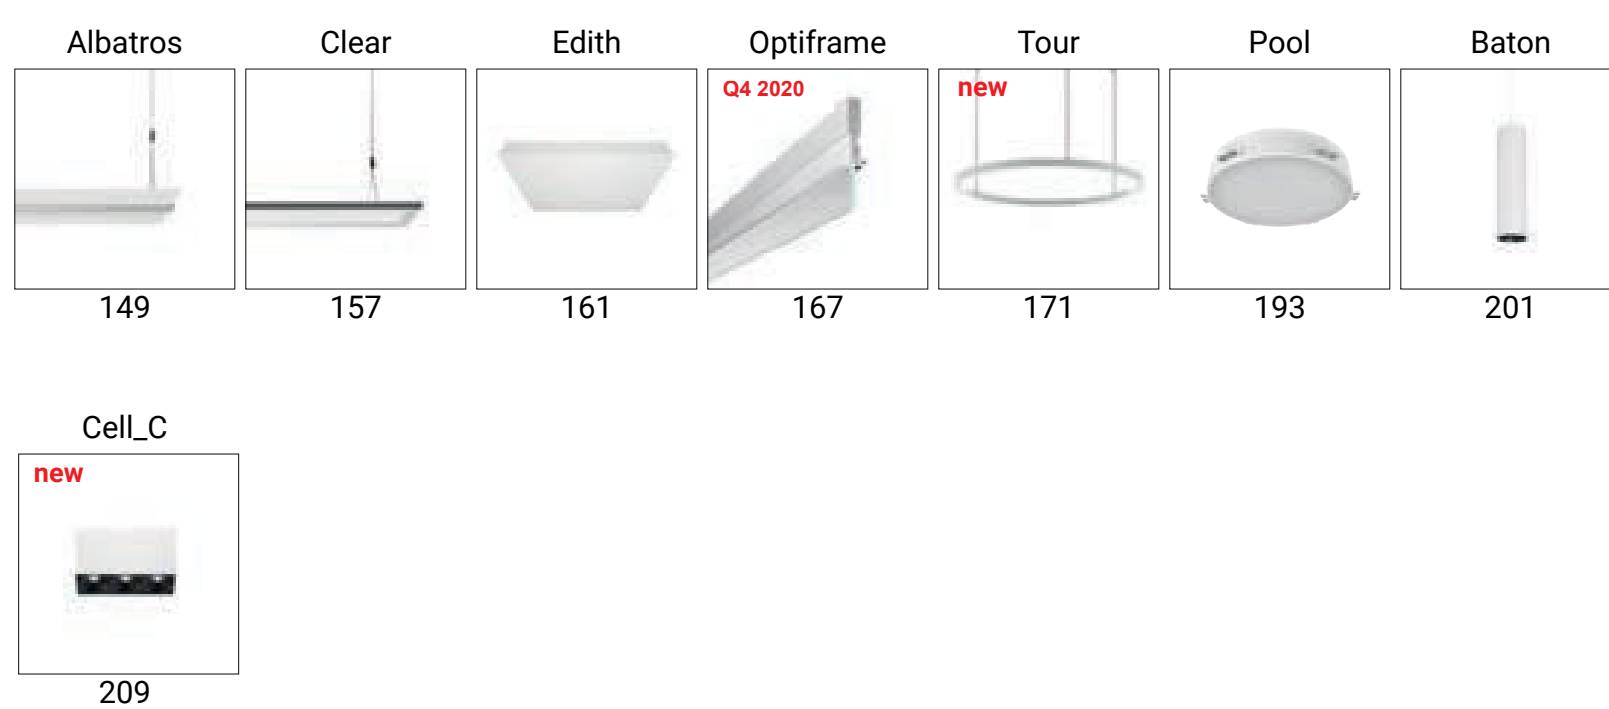

indoor range index

Downlights

Projectors

Ceiling

Coves

Path markers

Small spotlights

Small projectors

outdoor range index

Ceiling lamps

Wall lamps

Wall path markers

Uplights & inground lamps

Bollards

Linear light

Accent lighting

Light effects

Underwater

LED Strips