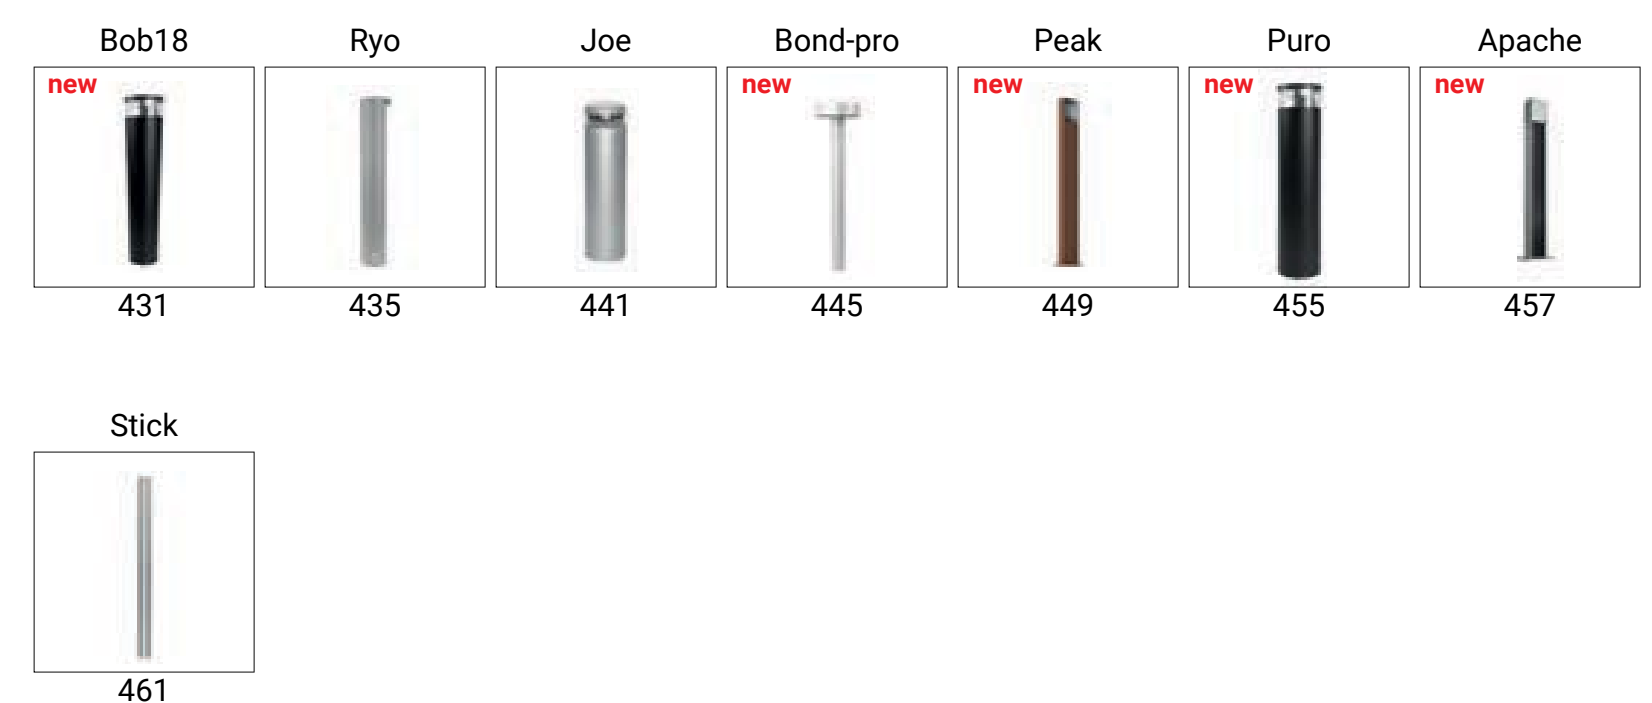

outdoor range index

Ceiling lamps

Wall lamps

Wall path markers

Uplights & inground lamps

Bollards

Linear light

Accent lighting

Light effects

Underwater

LED Strips