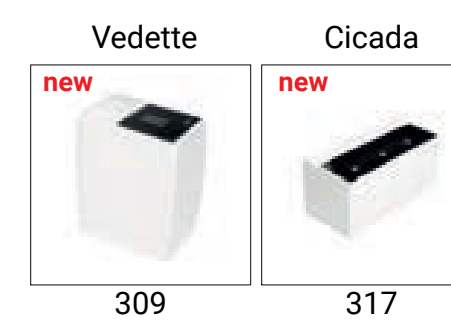

indoor range index

Downlights

Projectors

Ceiling

Coves

Path markers

Small spotlights

Small projectors

outdoor range index

Ceiling lamps

Wall lamps

Wall path markers

Uplights & inground lamps

Bollards

Linear light

Accent lighting

Light effects

Underwater

LED Strips