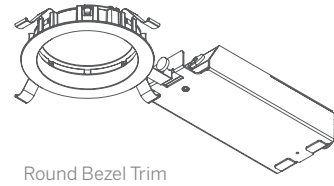

Round Bezel Trim Housing