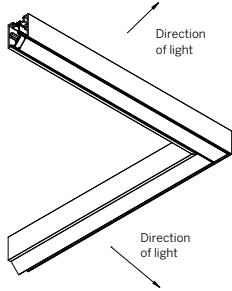

20 Linear Wash Light Suspended

PATTERN INSIDE (PI)

WG-20LWW-S48-PI-...

SECTION

Direction of light →

Mitered / Welded Housing
Mitered Lens (OD, SD, MPL)

PATTERN OUTSIDE (PO)

WG-20LWW-S48-PO-...

SECTION

← Direction of light

Mitered / Welded Housing
Mitered Lens (OD, SD, MPL)

CORNER + STRAIGHT RUN CONNECTIONS

20 Linear Wash Light Suspended

SUSPENSION/MOUNTING

MOUNTING / CANOPIES