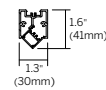

20 Linear Wash Light Suspended

PATTERN INSIDE (PI)

WG-20LWW-S48-PI-...

SECTION

Direction of light →

Mitered / Welded Housing
Mitered Lens (OD, SD, MPL)

PATTERN OUTSIDE (PO)

WG-20LWW-S48-PO-...

SECTION

← Direction of light

Mitered / Welded Housing
Mitered Lens (OD, SD, MPL)

CORNER + STRAIGHT RUN CONNECTIONS

20 Linear Wash Light Suspended

SUSPENSION/MOUNTING

MOUNTING / CANOPIES