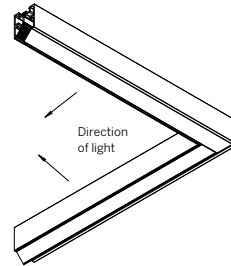

20 Linear Wash Light Suspended

PATTERN INSIDE (PI)

WG-20LWW-S48-PI-...

SECTION

Direction of light →

Mitered / Welded Housing
Mitered Lens (OD, SD, MPL)

PATTERN OUTSIDE (PO)

WG-20LWW-S48-PO-...

SECTION

← Direction of light

Mitered / Welded Housing
Mitered Lens (OD, SD, MPL)

CORNER + STRAIGHT RUN CONNECTIONS

20 Linear Wash Light Suspended

SUSPENSION/MOUNTING

MOUNTING / CANOPIES