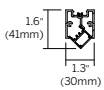

20 Linear Wash Light Suspended

PATTERN INSIDE (PI)

WG-20LWW-S48-PI-...

SECTION

Direction of light →

Mitered / Welded Housing
Mitered Lens (OD, SD, MPL)

PATTERN OUTSIDE (PO)

WG-20LWW-S48-PO-...

SECTION

← Direction of light

Mitered / Welded Housing
Mitered Lens (OD, SD, MPL)

CORNER + STRAIGHT RUN CONNECTIONS

20 Linear Wash Light Suspended

SUSPENSION/MOUNTING

MOUNTING / CANOPIES