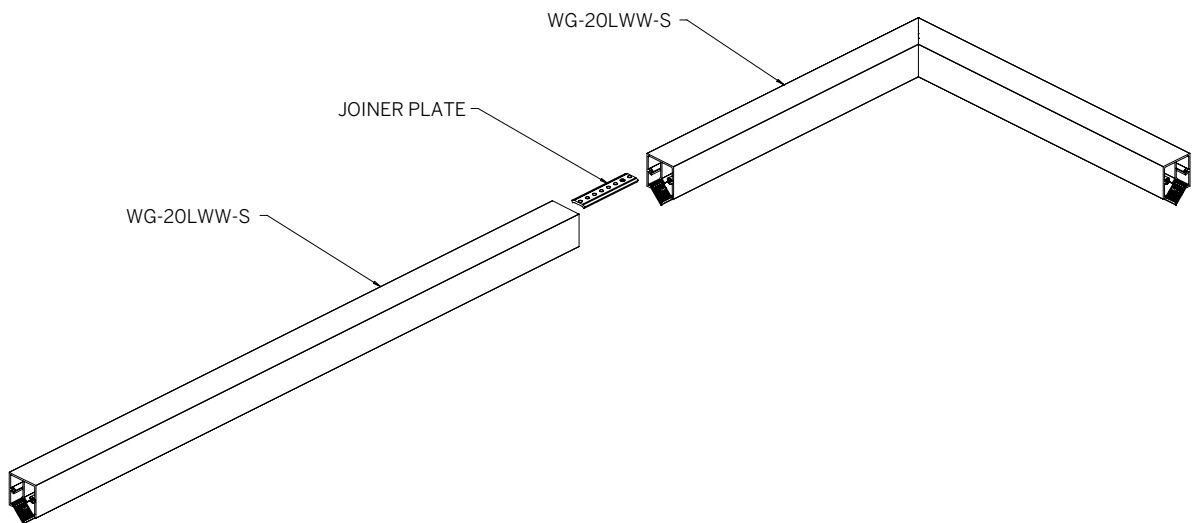

20 Linear Wash Light Suspended

PATTERN INSIDE (PI)

WG-20LWW-S48-PI-...

SECTION

Direction of light →

Mitered / Welded Housing
Mitered Lens (OD, SD, MPL)

PATTERN OUTSIDE (PO)

WG-20LWW-S48-PO-...

SECTION

← Direction of light

Mitered / Welded Housing
Mitered Lens (OD, SD, MPL)

CORNER + STRAIGHT RUN CONNECTIONS

20 Linear Wash Light Suspended

SUSPENSION/MOUNTING

MOUNTING / CANOPIES