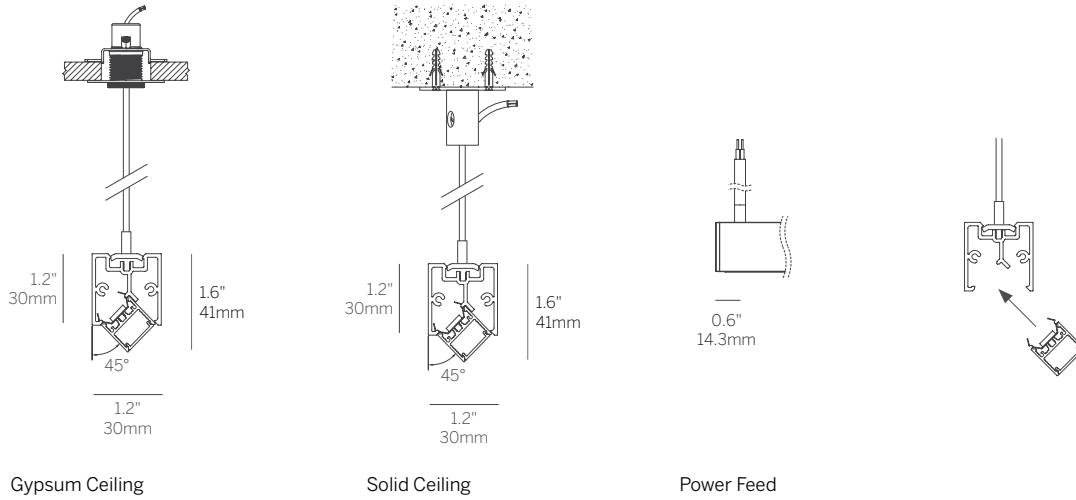

20 Linear Wash Light Suspended

PATTERN INSIDE (PI)

WG-20LWW-S48-PI-...

SECTION

Direction of light →

Mitered / Welded Housing
Mitered Lens (OD, SD, MPL)

PATTERN OUTSIDE (PO)

WG-20LWW-S48-PO-...

SECTION

← Direction of light

Mitered / Welded Housing
Mitered Lens (OD, SD, MPL)

CORNER + STRAIGHT RUN CONNECTIONS

20 Linear Wash Light Suspended

SUSPENSION/MOUNTING

MOUNTING / CANOPIES