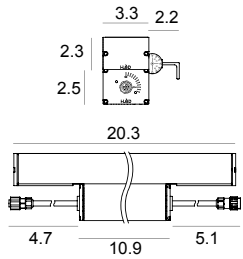

20.3" 51W ID