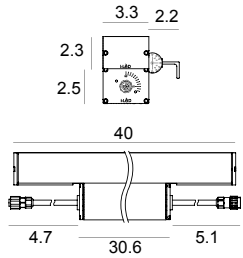

Dimensions/Weight: 14" (6.39 lbs)

Driver: Integral, 120-277V Dimmable 0-10V or Non-Dim.

Wattages: 35W (14")

Cable: Fixture comes with 0.56' of cable (Power cable required, ordered separately).

Safety features: Built-in Aquastop® (Anti-wicking) and TCS® (Over tension and electrical discharge protection) systems.

14" (35W)
20.3" (51W)
40" (89W)

Delivered Lumens*	14"	20.3"	40"
NSP	2441	3526	7052
SP	2526	–	7364
FL	2338	–	7174
EL	1831	–	5622

*Values shown for 3000K

Ordering Information								
Product	Mounting/ Frame	Type	Length	Wattage	Operation	Color Temp	Optic	+ Cables ¹
ARP = Archiline PRO	W = Wall	DL = DarkLight	14 = 14"	35 = 35W	ID = Integral (0-10V dim)	27 = 2700K	NSP = Narrow Spot SP = Spot FL = Flood EL = Elliptic/Graze	E99826
			20 = 20.3"	51 = 51W		30 = 3000K		E99822
			40 = 40"	89 = 89W		35 = 3500K		E99823
						40 = 4000K		E99824
								E99825

³ See page 2

14" 35W ID

20.3" 51W ID

40" 89W ID

Cables 0-10V

E99826

39.4" power supply cable
+0-10V dimming
F 5 pin

E99822

196.9" power supply cable
+0-10V dimming
F 5 pin

E99823

39.4" extension cable for power
+0-10V dimming
M+F 5 pin

E99824

196.9" extension cable for power
+0-10V dimming
M+F 5 pin

E99825

393.7" extension cable for power
+0-10V dimming
M+F 5 pin