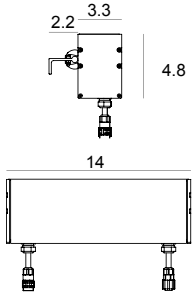

14" 35W ID

20.3" 51W ID

40" 89W ID

Cables 0-10V

E99826

39.4" power supply cable
+0-10V dimming
F 5 pin

E99822

196.9" power supply cable
+0-10V dimming
F 5 pin

E99823

39.4" extension cable for power
+0-10V dimming
M+F 5 pin

E99824

196.9" extension cable for power
+0-10V dimming
M+F 5 pin

E99825

393.7" extension cable for power
+0-10V dimming
M+F 5 pin