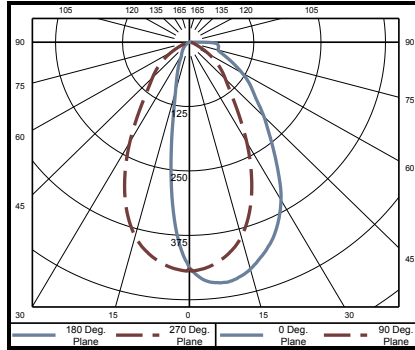

2.4" General Downlight

Round Wall Wash

WG-60RGDL-RWW-W-W

		Delivered Lumens			
Power	W	2700K	3000K	3500K	4000K
L	5.9	364	392	392	419
M	8.6	495	533	533	571
H	12.4	654	704	704	753

Polar Plot

Cone of Light Tabulation*		
Mounting Height (Ft)	Footcandles at Nadir	Diameter (Ft)
4	27.4	3
6	12.2	4.5
8	6.9	6
10	4.4	7.6
12	3.1	9.1
14	2.2	10.6
16	1.7	12.1

*Tabulation uses Mid Power / 935 LED