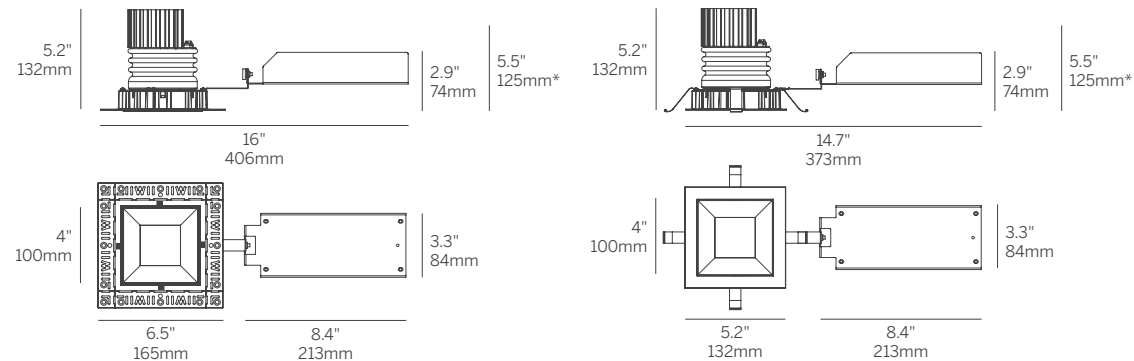

**Warranty** 5-year Limited (see complete company warranty information)

**Certifications** ETL and ETL-C for dry and damp location, CE

Recessed Plaster Trim

Recessed Bezel Trim

\*Minimum of 5.5" (127mm) ceiling void is required to install the integral driver from below the ceiling.