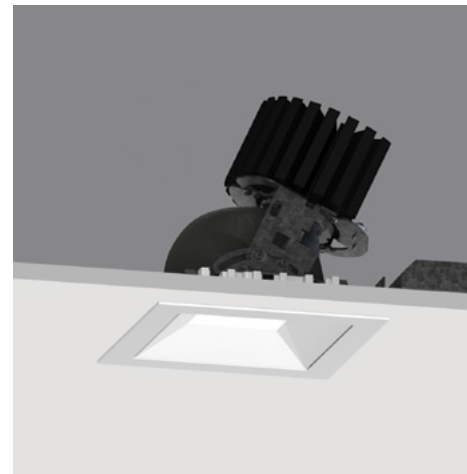

Recessed Plaster Trim

Recessed Bezel Trim