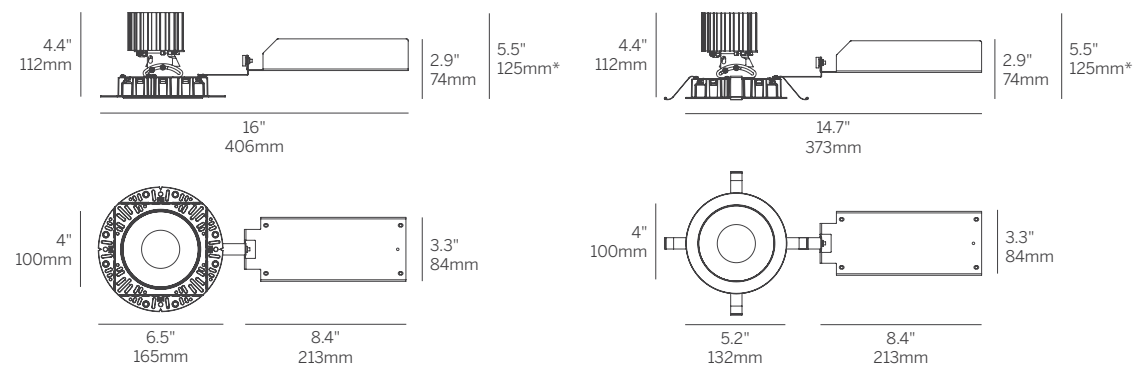

*Minimum of 5.5" (127mm) ceiling void is required to install the integral driver from below the ceiling.

technical information

4" ProTools DL Adjustable Round Regressed Pinhole

Model	Fixation	Power^{1,2}	CRI/CCT³	Driver⁴	Cover	Lens	Beam	Finish	Options
WG-100RPTDLA	RPT RBT	L M H XH TW WD	927 930 935 940 TW WD	X S D010 PEQ1 PEQ0 DFPN TW WD	RRP	OA MPL RSC	16 32 41	W S⁵	LP CP IC

1. **Model**
2. WG-100RPTDLA = 4" ProTools DL Adjustable
3. **Fixation**
4. RPT = Recessed Plaster Trim
   - RBT = Recessed Bezel Trim
5. **Power^{1,2}**
6. L = Low Power, 5.7W @ 350mA
   - M = Mid Power, 8.4W @ 500mA
   - H = High Power, 12W @ 700mA
   - XH = Extra High Power, 17.8W @ 1050mA
   - TW = 9W @ 500mA
   - WD = 0.4 - 11.8W @ 350mA
7. **CRI/CCT³**
8. 90+ CRI (Low/Mid/High/Extra High)
9. 927 = 2700K, (492/683/919/1287 lm)
   - 930 = 3000K, (529/734/989/1385 lm)
   - 935 = 3500K, (529/734/989/1385 lm)
   - 940 = 4000K, (567/786/1058/1483 lm)
   - TW = Tunable White 1800 - 4000K, (610 - 1060 lm)
   - WD = Warm Dimming 1800 - 3000K, (31 - 1150 lm)
10. **Driver⁴**
11. X = Remote driver, ordered separately
    - S = Standard non-dim driver, 120-277V
    - D010 = EldoLED, 1%, 0-10V Driver, 120-277V
    - PEQ1 = Lutron Hi-lume 1% EcoSystem, 120-277V
    - PEQ0 = Lutron Hi-lume Premier 0.1% EcoSystem, 120-277V
    - DFPN = Lutron Forward Phase 1% 120VAC
    - TW = EldoLED, 0.1%, DALI dimming (TW), 120-277V
    - WD = EldoLED, 0.1%, 0-10V dimming (WD), 120-277V
12. **Cover**
13. RRP = Round Regressed Pinhole
14. **Lens**
15. OA = Open Aperture
    - MPL = Micro-prismatic Lens
    - RSC = Satin Clear
16. **Beam**
17. 16 = 16° Beam Angle
    - 32 = 32° Beam Angle
    - 41 = 41° Beam Angle
18. **Finish**
19. W = White, 15% gloss, RAL9003 (standard)
    - S = Silver, 15% gloss⁵
20. **Options**
21. ProTools downlights require no additional options kits for remodel & new construction
22. LP = Landing Pan
    - CP = Chicago Plenum Housing
    - IC = IC/NC Housing

Whitegoods reserves the right to change any information without prior notice.

Notes

1. 1 Other lumen packages available, consult factory.
2. 2 Wattage shown does not include power supplies/drivers. System wattage adds 10-20%.
3. 3 Delivered lumen data shown for WG-100RPTDLA-...-RRP-OA-16-W. See page 2 of specsheet for delivered lumen data for other product configurations.
4. 4 See power supply page for details.
5. 5 Plaster trim version includes white frame and silver cover.