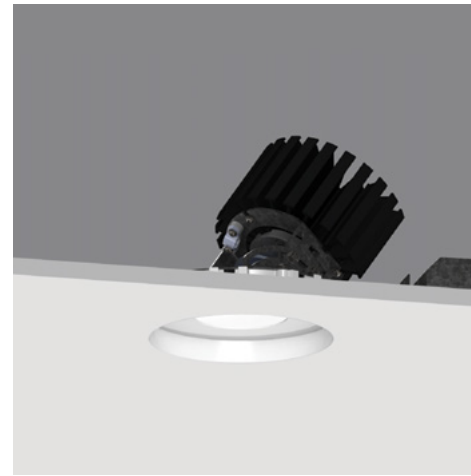

4" ProTools DL Adjustable Round Regressed Pinhole

Multiple Beam Options With Pan And Tilt Adjustment From Regressed Source

- 4" round downlight with 2" light aperture.
- 1/2" regressed aperture / lens position provides good glare control.
- Beam Angle: Various, Cut Off: 35°.
- Open aperture, clear lens or high transmission diffuser.
- Luminaire and driver installed and maintained from below the ceiling.
- Mounts in 1/16" to 1" surface.
- Tunable White and Warm Dim.
- Modular interchangeability throughout the entire ProTools range of products.
- Tilt 40°, rotation 365°, 144 step.

- Housing** Die-cast aluminum for precision fit and heat dissipation
Mounting hardware for all ceiling types; trim and trimless
EZ clip mounting for secure installation
Snap-in cover
Trimless housing with Quik-Snap feature allows endless multiple combinations without specialized housings
- Covers** Round regressed pinhole - smallest aperture, maximum glare control
- LED** 90+ CRI
Low/Mid/High/Extra High output choices
2700K, 3000K, 3500K, 4000K
Tuneable White from 1800K - 4000K
Warm Dim from 1800 - 3000K
- Beam** 16, 32 and 41 degree beam spreads
- Driver** Integral and remote drivers for all dimming and non-dimming applications
Through-wire integral driver enclosure installed from below without the need for bulky housing
POE driver compatibility
- Installation** Not required when using the Driver Enclosure
- Housing** Optional: IC and Chicago plenum
Optional: new construction (with j-box and driver attached)
Optional: Landing pan for use with Driver Enclosure to locate cut-out locations
- Warranty** 5-year Limited (see complete company warranty information)
- Certifications** ETL and ETL-C for dry and damp location, CE

Recessed Plaster Trim

Recessed Bezel Trim

*Minimum of 5.5" (127mm) ceiling void is required to install the integral driver from below the ceiling.

technical information

4" ProTools DL Adjustable Round Regressed Pinhole