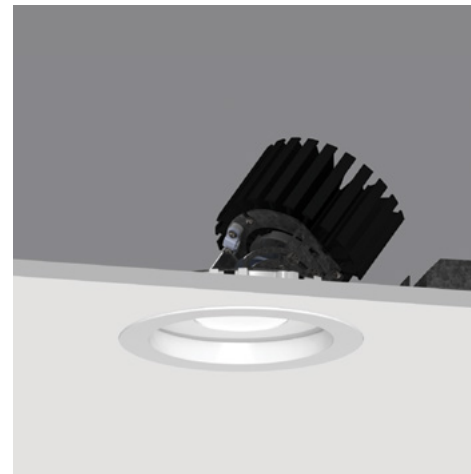

4" ProTools DL Adjustable Round Regressed Pinhole

Multiple Beam Options With Pan And Tilt Adjustment From Regressed Source

- 4" round downlight with 2" light aperture.
- 1/2" regressed aperture / lens position provides good glare control.
- Beam Angle: Various, Cut Off: 35°.
- Open aperture, clear lens or high transmission diffuser.
- Luminaire and driver installed and maintained from below the ceiling.
- Mounts in 1/16" to 1" surface.
- Tunable White and Warm Dim.
- Modular interchangeability throughout the entire ProTools range of products.
- Tilt 40°, rotation 365°, 144 step.

- Housing** Die-cast aluminum for precision fit and heat dissipation
Mounting hardware for all ceiling types; trim and trimless
EZ clip mounting for secure installation
Snap-in cover
Trimless housing with Quik-Snap feature allows endless multiple combinations without specialized housings
- Covers** Round regressed pinhole - smallest aperture, maximum glare control
- LED** 90+ CRI
Low/Mid/High/Extra High output choices
2700K, 3000K, 3500K, 4000K
Tuneable White from 1800K - 4000K
Warm Dim from 1800 - 3000K
- Beam** 16, 32 and 41 degree beam spreads
- Driver** Integral and remote drivers for all dimming and non-dimming applications
Through-wire integral driver enclosure installed from below without the need for bulky housing
POE driver compatibility
- Installation** Not required when using the Driver Enclosure
- Housing** Optional: IC and Chicago plenum
Optional: new construction (with j-box and driver attached)
Optional: Landing pan for use with Driver Enclosure to locate cut-out locations
- Warranty** 5-year Limited (see complete company warranty information)
- Certifications** ETL and ETL-C for dry and damp location, CE

Recessed Plaster Trim

Recessed Bezel Trim

*Minimum of 5.5" (127mm) ceiling void is required to install the integral driver from below the ceiling.

technical information

4" ProTools DL Adjustable Round Regressed Pinhole